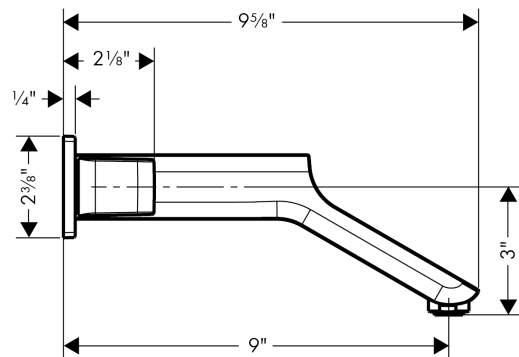

AXOR Urquiola
Wall-Mounted Widespread Faucet Trim with Base Plate, 1.2 GPM
 Finishes : **chrome** Part no. : **11043001**

Description

Features

- Aerated spray
- Flow: 1.2 GPM (4.5 L/Min)
- 90° ceramic valves

Item details

List Price \$ 1,197.00

Technology

Compliance

Product image

Scale drawing

AXOR Urquiola
Wall-Mounted Widespread Faucet Trim with Base Plate, 1.2 GPM
 Finishes : **chrome** Part no. : **11043001**

Exploded drawing

Year of production: >07/16

AXOR Urquiola
Wall-Mounted Widespread Faucet Trim with Base Plate, 1.2 GPM
 Finishes : **chrome** Part no. : **11043001**

Spare parts list

Year of production: >07/16

Pos.	Description	Part no.	Price	PU
1	shut off unit left closing	94008000	-	1
2	shut off unit right closing	94009000	-	1
3	connecting thread G½	97228000	-	1
4	fixing set	96393000	-	1
5	seal	97530000	-	1
6	escutcheon	95197000	-	1
7	handle for hot water	11497000	-	1
8	handle for cold water	11498000	-	1
9	spout 220 mm	95195000	-	1
10	aerator M24x1 (4,5 l/min)	92877000	-	1
11	adapter for handle	95194000	-	1
12	handle fixing set	98932000	-	1
a	O-ring 9x2,5	98217000	-	1