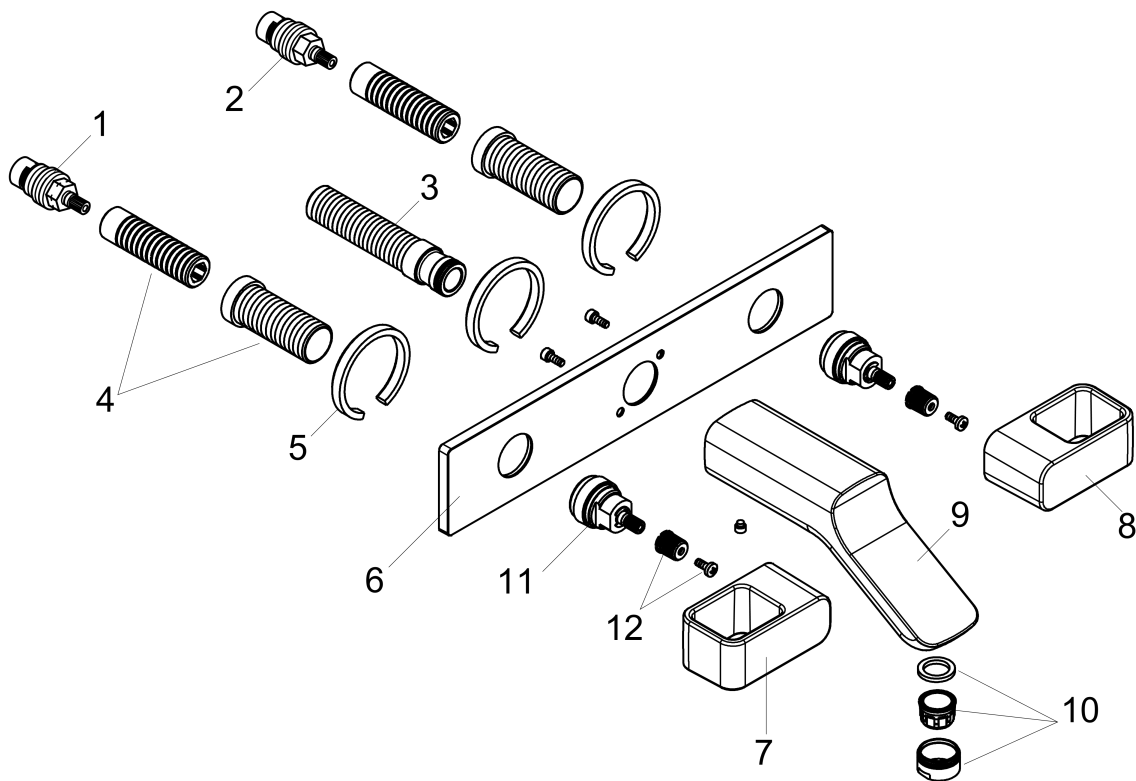

AXOR Urquiola
Wall-Mounted Widespread Faucet Trim with Base Plate, 1.2 GPM
 Finishes : **chrome** Part no. : **11043001**

Description

Features

- Aerated spray
- Flow: 1.2 GPM (4.5 L/Min)
- 90° ceramic valves

Item details

List Price \$ 1,197.00

Technology

Compliance

Product image

Scale drawing

AXOR Urquiola
Wall-Mounted Widespread Faucet Trim with Base Plate, 1.2 GPM
 Finishes : **chrome** Part no. : **11043001**

Exploded drawing

Year of production: >07/16

AXOR Urquiola
Wall-Mounted Widespread Faucet Trim with Base Plate, 1.2 GPM
 Finishes : **chrome** Part no. : **11043001**

Spare parts list

Year of production: >07/16

Pos.	Description	Part no.	Price	PU
1	shut off unit left closing	94008000	-	1
2	shut off unit right closing	94009000	-	1
3	connecting thread G½	97228000	-	1
4	fixing set	96393000	-	1
5	seal	97530000	-	1
6	escutcheon	95197000	-	1
7	handle for hot water	11497000	-	1
8	handle for cold water	11498000	-	1
9	spout 220 mm	95195000	-	1
10	aerator M24x1 (4,5 l/min)	92877000	-	1
11	adapter for handle	95194000	-	1
12	handle fixing set	98932000	-	1
a	O-ring 9x2,5	98217000	-	1