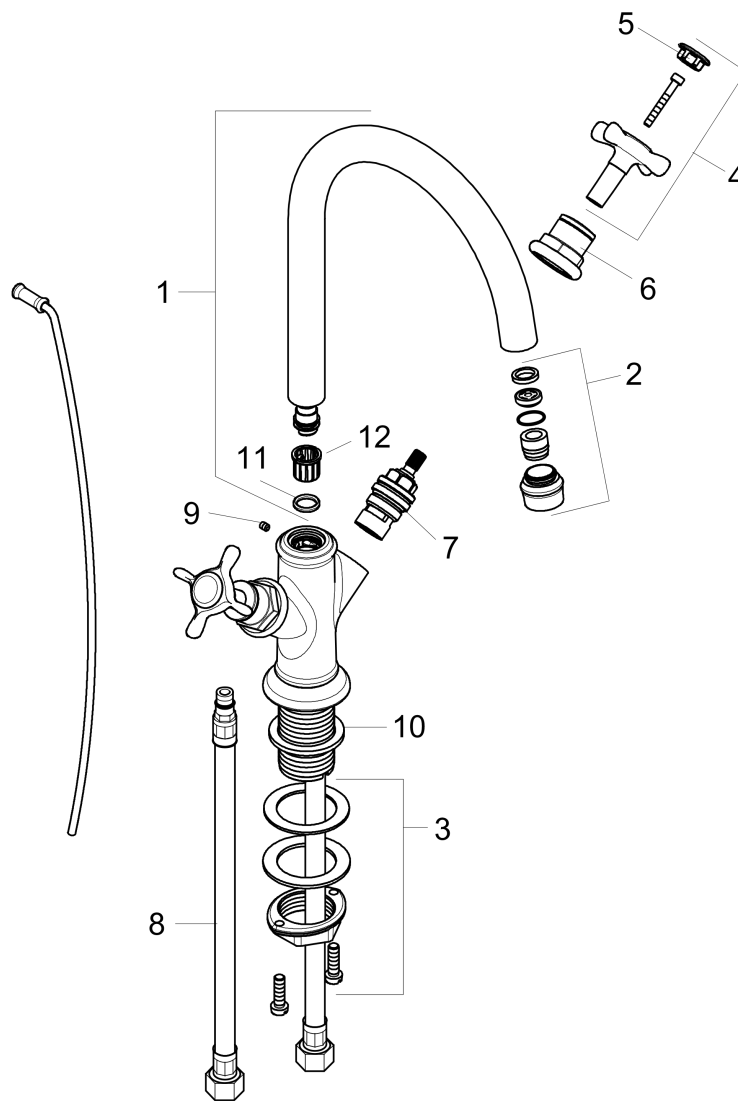

AXOR Montreux
2-Handle Faucet 160 with Pop-Up Drain, 1.2 GPM
 Finishes : **chrome** Part no. : **16505001**

Description

Features

- Swivel range 150°
- Laminar spray
- Flow: 1.2 GPM (4.5 L/Min)
- 90° ceramic valves
- Includes pop-up drain

Item details

List Price \$ 686.00

Technology

Compliance

Product image

Scale drawing

AXOR Montreux
2-Handle Faucet 160 with Pop-Up Drain, 1.2 GPM
Finishes : **chrome** Part no. : **16505001**

Exploded drawing

Year of production: >07/16

AXOR Montreux
2-Handle Faucet 160 with Pop-Up Drain, 1.2 GPM
 Finishes : **chrome** Part no. : **16505001**

Spare parts list

Year of production: >07/16

Pos.	Description	Part no.	Price	PU
1	spout cpl.	97992000	-	1
2	aerator M18x1 (4,5 l/min)	93062000	-	1
3	fixing set (Ø 32)	13961000	-	1
4	handle	16291000	-	1
5	set of screw covers, cold / hot water / neutral	97987000	-	1
6	sleeve	97993000	-	1
7	shut off unit right closing	94009000	-	1
8	connection hose 18½" M8x0,75 3/8"	96321001	-	1
9	hollow set screw M4x5	98731000	-	1
10	flat seal	98749000	-	1
11	O-ring 11x2	98127000	-	1
12	lever collar	92849000	-	1
a	pull rod	98730000	-	1
b	fixation extension 35 mm	13898000	-	1
c	pop up waste	88509000	-	1