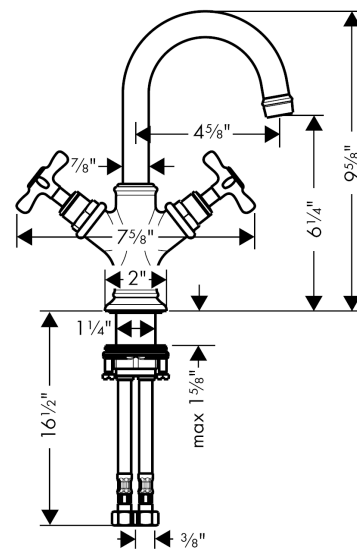

AXOR Montreux
2-Handle Faucet 160 with Pop-Up Drain, 1.2 GPM
 Finishes : **chrome** Part no. : **16505001**

Description

Features

- Swivel range 150°
- Laminar spray
- Flow: 1.2 GPM (4.5 L/Min)
- 90° ceramic valves
- Includes pop-up drain

Item details

List Price \$ 686.00

Technology

Compliance

Product image

Scale drawing

AXOR Montreux
2-Handle Faucet 160 with Pop-Up Drain, 1.2 GPM
Finishes : **chrome** Part no. : **16505001**

Exploded drawing

Year of production: >07/16

AXOR Montreux
2-Handle Faucet 160 with Pop-Up Drain, 1.2 GPM
 Finishes : **chrome** Part no. : **16505001**

Spare parts list

Year of production: >07/16

Pos.	Description	Part no.	Price	PU
1	spout cpl.	97992000	-	1
2	aerator M18x1 (4,5 l/min)	93062000	-	1
3	fixing set (Ø 32)	13961000	-	1
4	handle	16291000	-	1
5	set of screw covers, cold / hot water / neutral	97987000	-	1
6	sleeve	97993000	-	1
7	shut off unit right closing	94009000	-	1
8	connection hose 18½" M8x0,75 3/8"	96321001	-	1
9	hollow set screw M4x5	98731000	-	1
10	flat seal	98749000	-	1
11	O-ring 11x2	98127000	-	1
12	lever collar	92849000	-	1
a	pull rod	98730000	-	1
b	fixation extension 35 mm	13898000	-	1
c	pop up waste	88509000	-	1