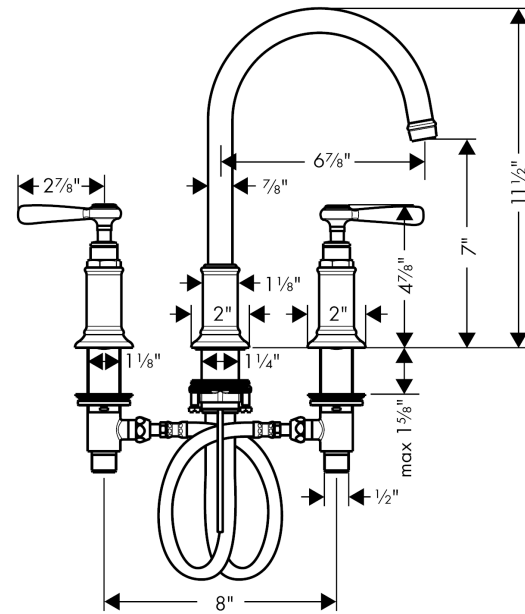

AXOR Montreux
Widespread Faucet 180 with Lever Handles and Pop-Up Drain, 1.2 GPM
 Finishes : **polished nickel** Part no. : **16514831**

Description

Features

- Swivel range 120°
- Laminar spray
- Flow: 1.2 GPM (4.5 L/Min)
- 90° ceramic valves
- Includes pop-up drain

Item details

List Price \$ 1,295.00

Technology

Compliance

Product image

Scale drawing

AXOR Montreux

Widespread Faucet 180 with Lever Handles and Pop-Up Drain, 1.2 GPM

Finishes : **polished nickel** Part no. : **16514831**

Exploded drawing

Year of production: >07/16

AXOR Montreux**Widespread Faucet 180 with Lever Handles and Pop-Up Drain, 1.2 GPM**Finishes : **polished nickel** Part no. : **16514831****Spare parts list**

Year of production: >07/16

Pos.	Description	Part no.	Price	PU
1	spout cpl.	97990830	-	1
2	aerator M18x1 (4,5 l/min)	93062830	-	1
3	hollow set screw M4x5	98731000	-	1
4	escutcheon for spout	97989830	-	1
5	fixing set (Ø 32)	13961000	-	1
6	connection hose 18½" M8x0,75 3/8"	96321001	-	1
7	O-ring 11x2	98127000	-	1
8	handle	16691830	-	1
9	set of screw covers, cold / hot water / neutral	97987000	-	1
10	escutcheon for handle	97988830	-	1
11	valve	88503000	-	1
12	shut off unit left closing	94008000	-	1
13	shut off unit right closing	94009000	-	1
14	fixing set for shut off unit	88511000	-	1
15	pull rod	98730830	-	1
16	lever collar	92849000	-	1
a	pop up waste	88509830	-	1