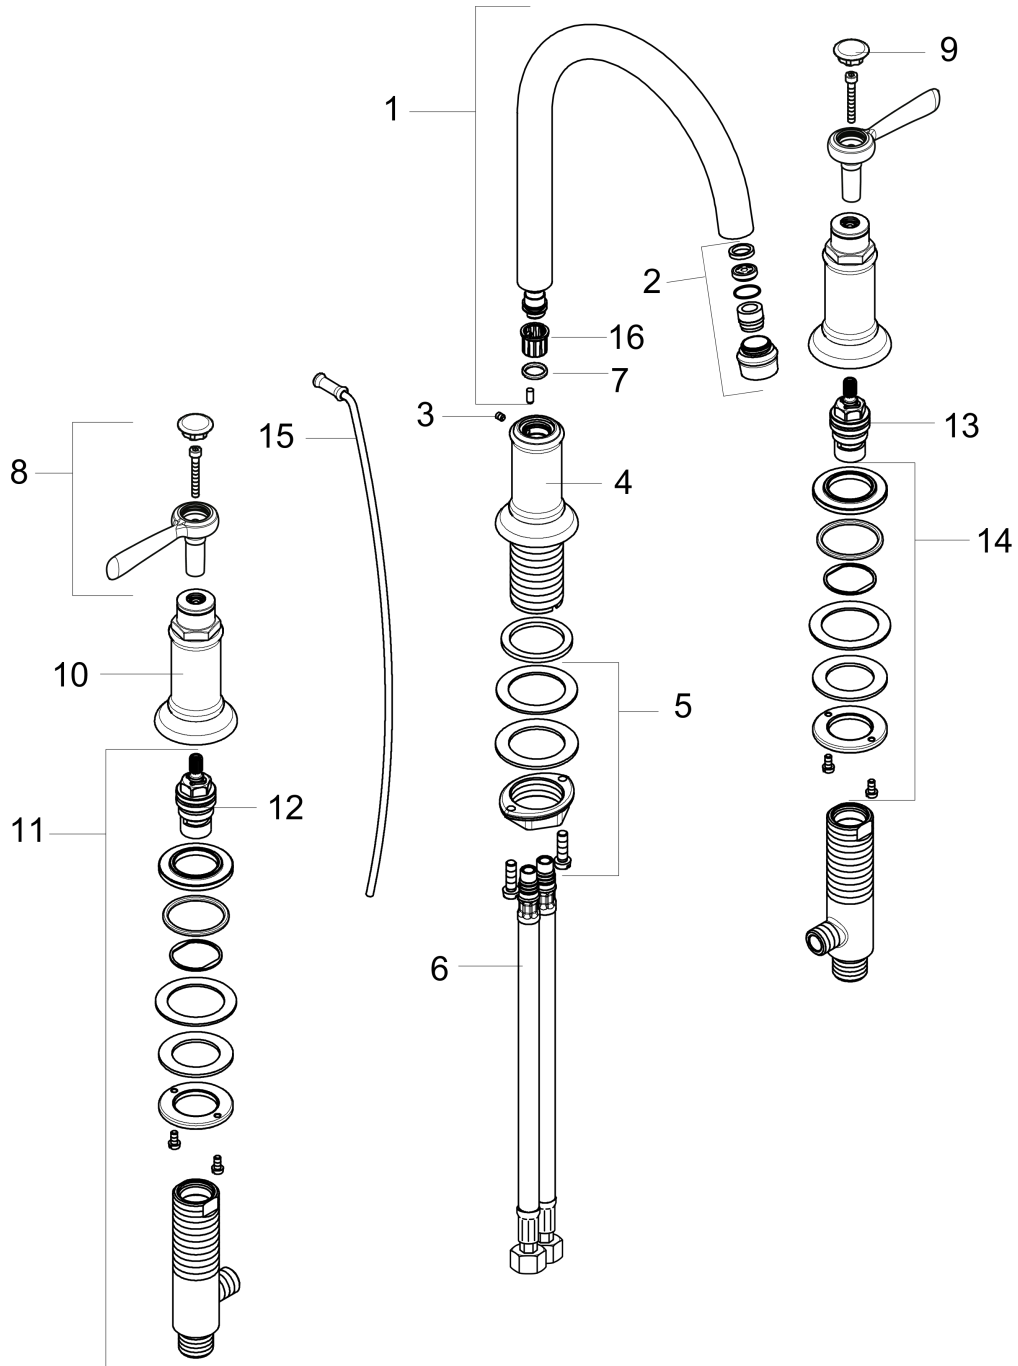

AXOR Montreux
Widespread Faucet 180 with Lever Handles and Pop-Up Drain, 1.2 GPM
 Finishes : **polished nickel** Part no. : **16514831**

Description

Features

- Swivel range 120°
- Laminar spray
- Flow: 1.2 GPM (4.5 L/Min)
- 90° ceramic valves
- Includes pop-up drain

Item details

List Price \$ 1,295.00

Technology

Compliance

Product image

Scale drawing

AXOR Montreux

Widespread Faucet 180 with Lever Handles and Pop-Up Drain, 1.2 GPM

Finishes : **polished nickel** Part no. : **16514831**

Exploded drawing

Year of production: >07/16

AXOR Montreux**Widespread Faucet 180 with Lever Handles and Pop-Up Drain, 1.2 GPM**Finishes : **polished nickel** Part no. : **16514831****Spare parts list**

Year of production: >07/16

Pos.	Description	Part no.	Price	PU
1	spout cpl.	97990830	-	1
2	aerator M18x1 (4,5 l/min)	93062830	-	1
3	hollow set screw M4x5	98731000	-	1
4	escutcheon for spout	97989830	-	1
5	fixing set (Ø 32)	13961000	-	1
6	connection hose 18½" M8x0,75 3/8"	96321001	-	1
7	O-ring 11x2	98127000	-	1
8	handle	16691830	-	1
9	set of screw covers, cold / hot water / neutral	97987000	-	1
10	escutcheon for handle	97988830	-	1
11	valve	88503000	-	1
12	shut off unit left closing	94008000	-	1
13	shut off unit right closing	94009000	-	1
14	fixing set for shut off unit	88511000	-	1
15	pull rod	98730830	-	1
16	lever collar	92849000	-	1
a	pop up waste	88509830	-	1