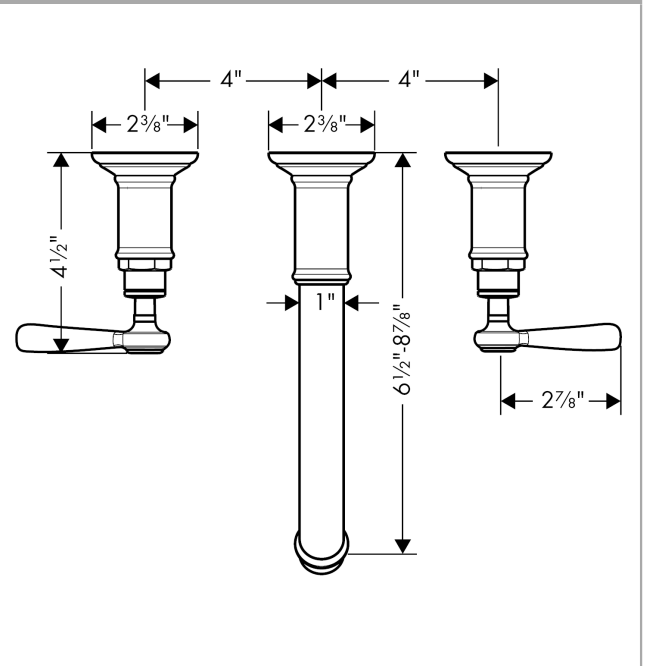

AXOR Montreux
Wall-Mounted Widespread Faucet Trim with Lever Handles, 1.2 GPM
 Finishes : **chrome** Part no. : **16534001**

Description

Features

- Aerated spray
- Flow: 1.2 GPM (4.5 L/Min)
- 90° ceramic valves

Item details

List Price \$ 930.00

Technology

Compliance

Product image

Scale drawing

AXOR Montreux
Wall-Mounted Widespread Faucet Trim with Lever Handles, 1.2 GPM
 Finishes : **chrome** Part no. : **16534001**

Exploded drawing

Year of production: >07/16

AXOR Montreux
Wall-Mounted Widespread Faucet Trim with Lever Handles, 1.2 GPM
 Finishes : **chrome** Part no. : **16534001**

Spare parts list

Year of production: >07/16

Pos.	Description	Part no.	Price	PU
1	handle	16691000	-	1
2	set of screw covers, cold / hot water / neutral	97987000	-	1
3	escutcheon for handle	98578000	-	1
4	fixing set	96392000	-	1
5	spout cpl.	98574000	-	1
6	escutcheon for spout	98576000	-	1
7	shut off unit left closing	96351001	-	1
8	shut off unit right closing	96350001	-	1
a	base body	10303181	-	1