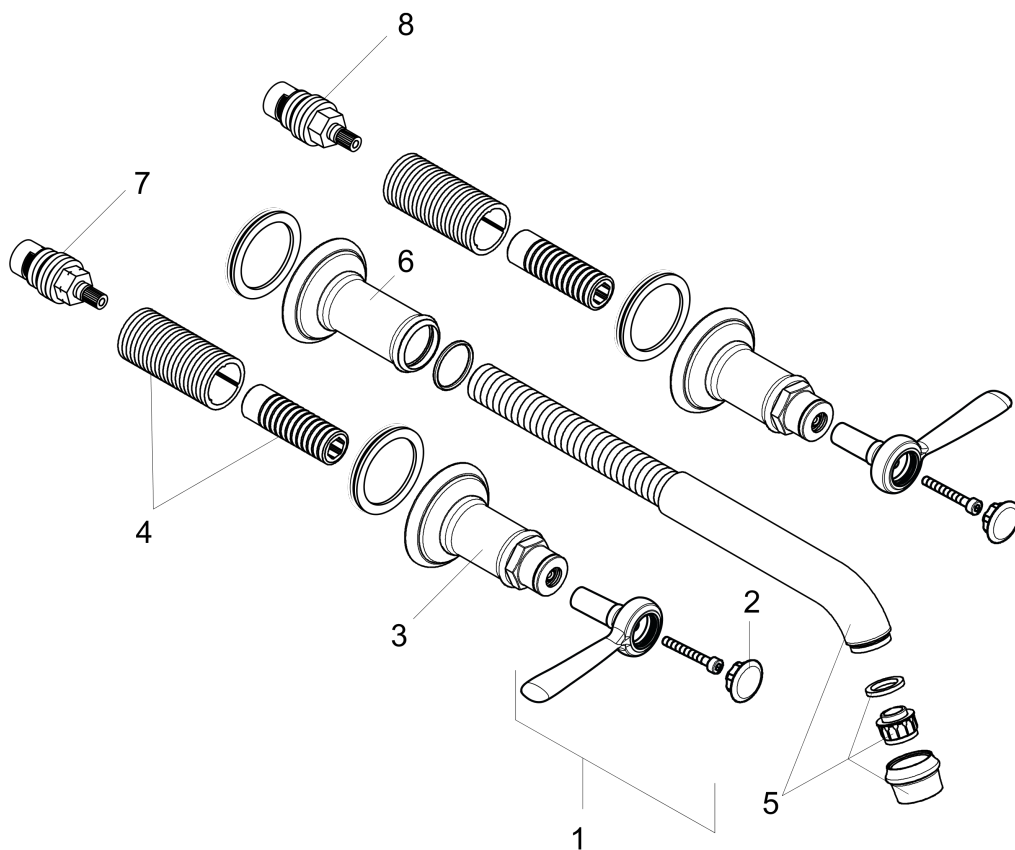

AXOR Montreux
Wall-Mounted Widespread Faucet Trim with Lever Handles, 1.2 GPM
 Finishes : **chrome** Part no. : **16534001**

Description

Features

- Aerated spray
- Flow: 1.2 GPM (4.5 L/Min)
- 90° ceramic valves

Item details

List Price \$ 930.00

Technology

Compliance

Product image

Scale drawing

AXOR Montreux
Wall-Mounted Widespread Faucet Trim with Lever Handles, 1.2 GPM
 Finishes : **chrome** Part no. : **16534001**

Exploded drawing

Year of production: >07/16

AXOR Montreux
Wall-Mounted Widespread Faucet Trim with Lever Handles, 1.2 GPM
 Finishes : **chrome** Part no. : **16534001**

Spare parts list

Year of production: >07/16

Pos.	Description	Part no.	Price	PU
1	handle	16691000	-	1
2	set of screw covers, cold / hot water / neutral	97987000	-	1
3	escutcheon for handle	98578000	-	1
4	fixing set	96392000	-	1
5	spout cpl.	98574000	-	1
6	escutcheon for spout	98576000	-	1
7	shut off unit left closing	96351001	-	1
8	shut off unit right closing	96350001	-	1
a	base body	10303181	-	1