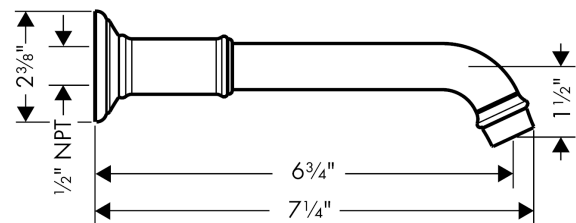

**AXOR Montreux
Tub Spout**

Finishes : **brushed nickel** Part no. : **16541821**

Description

Features

- Solid brass

Item details

List Price \$ 498.00

Compliance

Product image

Scale drawing

**AXOR Montreux
Tub Spout**

Finishes : **brushed nickel** Part no. : **16541821**

Exploded drawing

Year of production: >06/06

**AXOR Montreux
Tub Spout**

Finishes : **brushed nickel** Part no. : **16541821**

Spare parts list

Year of production: >06/06

Pos.	Description	Part no.	Price	PU
1	aerator M22x1 (5 l/min + 25 l/min)	95381820	-	1
2	escutcheon for spout	98576820	-	1