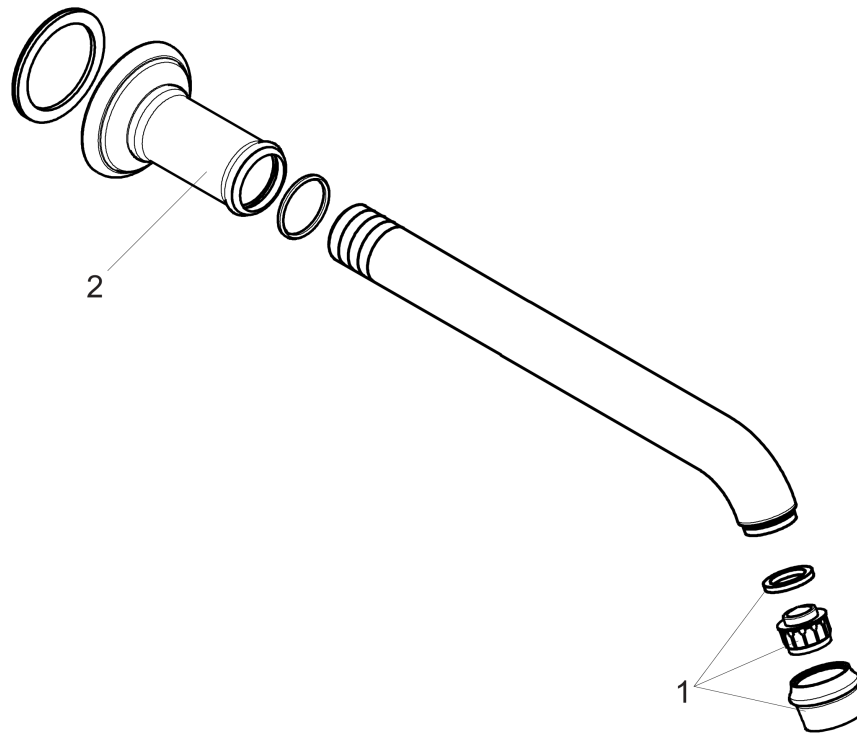

**AXOR Montreux
Tub Spout**

Finishes : **brushed nickel** Part no. : **16541821**

Description

Features

- Solid brass

Item details

List Price \$ 498.00

Compliance

Product image

Scale drawing

**AXOR Montreux
Tub Spout**

Finishes : **brushed nickel** Part no. : **16541821**

Exploded drawing

Year of production: >06/06

**AXOR Montreux
Tub Spout**

Finishes : **brushed nickel** Part no. : **16541821**

Spare parts list

Year of production: >06/06

Pos.	Description	Part no.	Price	PU
1	aerator M22x1 (5 l/min + 25 l/min)	95381820	-	1
2	escutcheon for spout	98576820	-	1