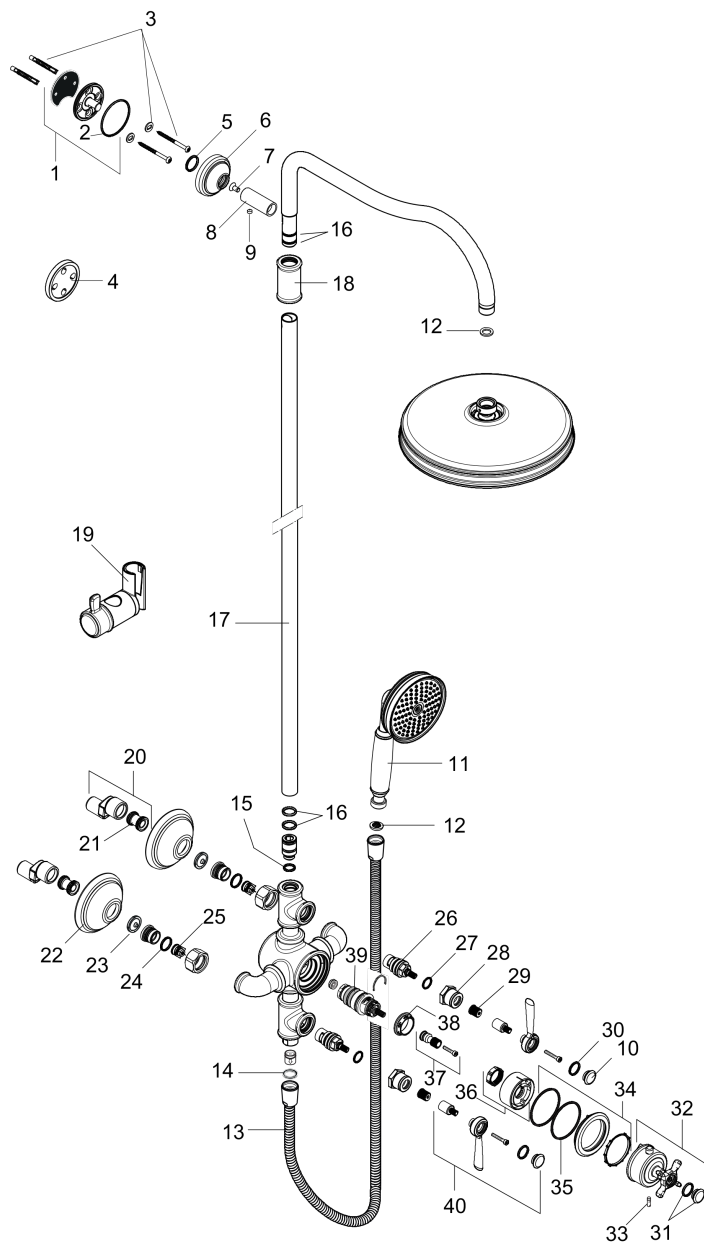

AXOR Montreux
Showerpipe with thermostat and overhead shower 240 1jet 1.8 GPM
 Surfaces: **Chrome** Article Number: **16574001**

Description

product features

- maximum flow rate at 0.3 MPa: 6.8 l/min
- will not run two outlets at same time
- overhead shower AXOR Carlton
- shower head size: 240 mm
- ball-joint: overhead shower angle adjustable
- spray type: Rain
- shower arm length: 430 mm
- thermostat AXOR Montreux
- safety lock at 38° C
- adjustable hot water limitation
- integrated volume controls
- installation type: exposed installation
- connection thread G ½ NPT
- height-adjustable hand shower holder
- suitable for continuous flow water heaters
- CEC/California/Watersaving
- cUPC/IAPMO/3016/Showers/1.8gpm
- DOE/FTC
- WaterSense/IAPMO/7286/Showers
- MASS/Massachusetts
- TECQ/Texas Registered

Technology

AXOR Montreux
Showerpipe with thermostat and overhead shower 240 1jet 1.8 GPM
Surfaces: **Chrome** Article Number: **16574001**

Product image

AXOR Montreux
Showerpipe with thermostat and overhead shower 240 1jet 1.8 GPM
 Surfaces: **Chrome** Article Number: **16574001**

Exploded Drawing

Year of production: >01/18

AXOR Montreux
Showerpipe with thermostat and overhead shower 240 1jet 1.8 GPM
 Surfaces: **Chrome** Article Number: **16574001**

Spare part list

Year of production: >01/18

AXOR Montreux
Showerpipe with thermostat and overhead shower 240 1jet 1.8 GPM
 Surfaces: **Chrome** Article Number: **16574001**

Spare part list

Year of production: >01/18

Pos.	Description	Article Number	PC	PU
35	O-ring 48x2,5	92987000	0	1
36	sleeve	92986000	0	1
37	adapter for handle	96435000	0	1
38	nut	98913000	0	1
39	thermostat cartridge	98282001	0	1
40	handle	92705000	0	1