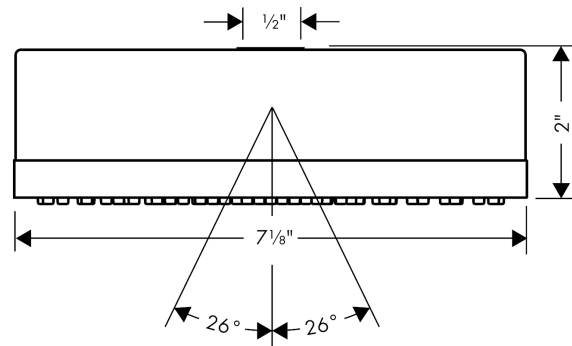

AXOR Citterio
Showerhead 180 1-Jet, 2.5 GPM
 Finishes : **chrome** Part no. : **28489001**

Description

Features

- 107 no-clog spray channels
- Spray modes: Full
- Flow: 2.5 GPM (9.5 L/Min)
- Fully-finished matching spray face

Item details

List Price \$ 987.00

Technology

Compliance

Product image

Scale drawing

AXOR Citterio
Showerhead 180 1-Jet, 2.5 GPM
Finishes : **chrome** Part no. : **28489001**

Exploded drawing

Year of production: >11/03

AXOR Citterio
Showerhead 180 1-Jet, 2.5 GPM
 Finishes : **chrome** Part no. : **28489001**

Spare parts list

Year of production: >11/03

Pos.	Description	Part no.	Price	PU
1	filter packing	88649000	-	1
2	ball joint	98941000	-	1
3	lever collar	97536000	-	1
4	ball joint	97552000	-	1
5	O-ring 23x3	98142000	-	1
6	O-ring 18x2	98181000	-	1
7	hollow set screw M4x6	97767000	-	1