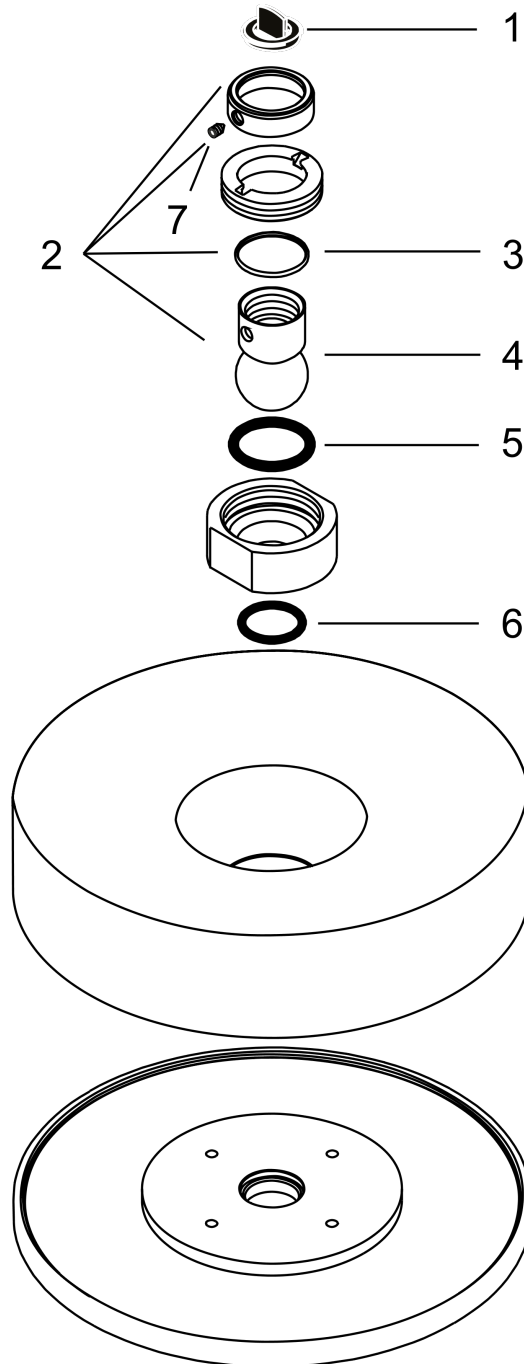

AXOR Citterio
Showerhead 180 1-Jet, 2.5 GPM
 Finishes : **chrome** Part no. : **28489001**

Description

Features

- 107 no-clog spray channels
- Spray modes: Full
- Flow: 2.5 GPM (9.5 L/Min)
- Fully-finished matching spray face

Item details

List Price \$ 987.00

Technology

Compliance

Product image

Scale drawing

AXOR Citterio
Showerhead 180 1-Jet, 2.5 GPM
Finishes : **chrome** Part no. : **28489001**

Exploded drawing

Year of production: >11/03

AXOR Citterio
Showerhead 180 1-Jet, 2.5 GPM
 Finishes : **chrome** Part no. : **28489001**

Spare parts list

Year of production: >11/03

Pos.	Description	Part no.	Price	PU
1	filter packing	88649000	-	1
2	ball joint	98941000	-	1
3	lever collar	97536000	-	1
4	ball joint	97552000	-	1
5	O-ring 23x3	98142000	-	1
6	O-ring 18x2	98181000	-	1
7	hollow set screw M4x6	97767000	-	1