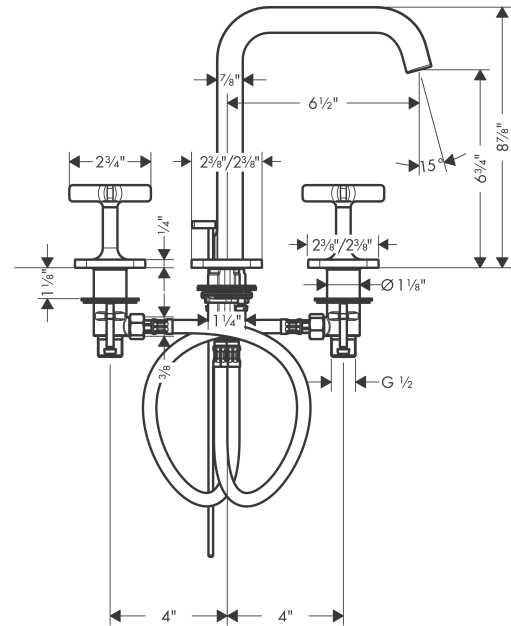

AXOR Citterio E
Widespread Faucet 170 with Pop-Up Drain, 1.2 GPM
 Finishes : chrome Part no. : 36108001

Description

Features

- Laminar spray
- Flow: 1.2 GPM (4.5 L/Min)
- 90° ceramic valves
- Includes pop-up drain

Item details

List Price \$ 1,188.00

Technology

Compliance

Product image

Scale drawing

AXOR Citterio E
Widespread Faucet 170 with Pop-Up Drain, 1.2 GPM
 Finishes : **chrome** Part no. : **36108001**

Exploded drawing

Year of production: >07/16

AXOR Citterio E
Widespread Faucet 170 with Pop-Up Drain, 1.2 GPM
 Finishes : **chrome** Part no. : **36108001**

Spare parts list

Year of production: >07/16

Pos.	Description	Part no.	Price	PU
1	spout cpl.	92394000	-	1
2	aerator laminar M16,5x1 (4,5 l/min)	92876000	-	1
3	escutcheon	98930000	-	1
4	O-ring 11x2	98127000	-	1
5	O-Ring 14x1,5	98201000	-	1
6	fixing set (Ø 32)	13961000	-	1
7	lever collar	97548000	-	1
8	connection hose 18½" M8x0,75 3/8"	96321001	-	1
9	handle	92396000	-	1
10	O-ring 13x2	98128000	-	1
11	handle fixing set	98932000	-	1
12	O-ring 21x2	98205000	-	1
13	O-ring 29x1,5	92738000	-	1
14	escutcheon cold water	92398000	-	1
15	escutcheon hot water	92397000	-	1
16	stop valve cpl.	97357001	-	1
17	shut off unit left closing	94008000	-	1
18	shut off unit right closing	94009000	-	1
a	pop up waste	88509000	-	1
b	fixation extension 35 mm	13898000	-	1