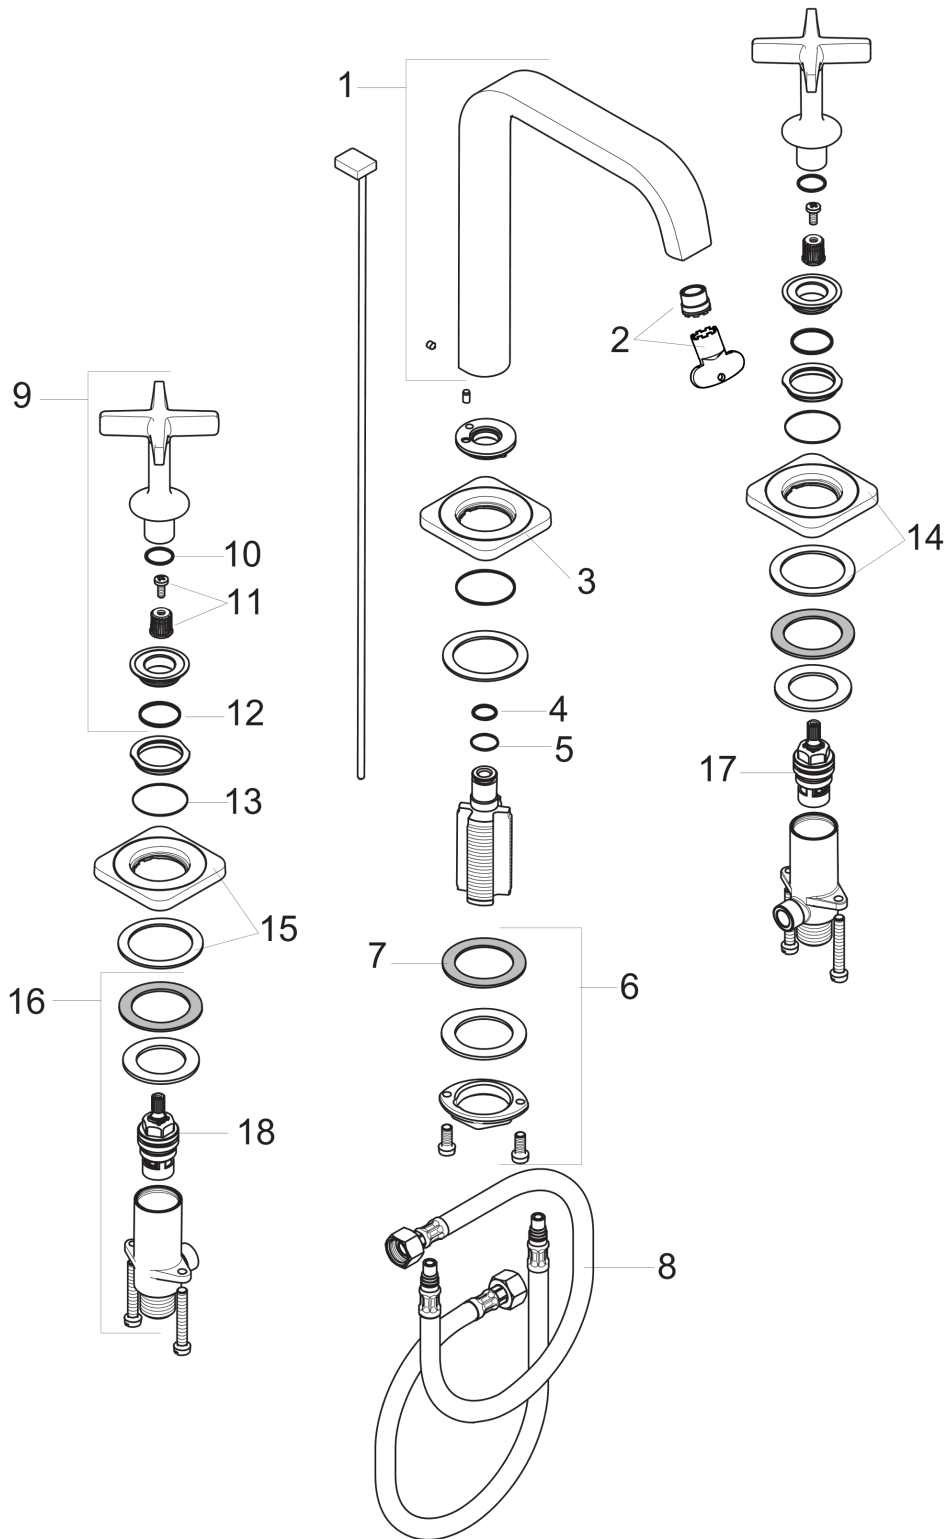

AXOR Citterio E
Widespread Faucet 170 with Pop-Up Drain, 1.2 GPM
 Finishes : chrome Part no. : 36108001

Description

Features

- Laminar spray
- Flow: 1.2 GPM (4.5 L/Min)
- 90° ceramic valves
- Includes pop-up drain

Item details

List Price \$ 1,188.00

Technology

Compliance

Product image

Scale drawing

AXOR Citterio E
Widespread Faucet 170 with Pop-Up Drain, 1.2 GPM
 Finishes : **chrome** Part no. : **36108001**

Exploded drawing

Year of production: >07/16

AXOR Citterio E
Widespread Faucet 170 with Pop-Up Drain, 1.2 GPM
 Finishes : **chrome** Part no. : **36108001**

Spare parts list

Year of production: >07/16

Pos.	Description	Part no.	Price	PU
1	spout cpl.	92394000	-	1
2	aerator laminar M16,5x1 (4,5 l/min)	92876000	-	1
3	escutcheon	98930000	-	1
4	O-ring 11x2	98127000	-	1
5	O-Ring 14x1,5	98201000	-	1
6	fixing set (Ø 32)	13961000	-	1
7	lever collar	97548000	-	1
8	connection hose 18½" M8x0,75 3/8"	96321001	-	1
9	handle	92396000	-	1
10	O-ring 13x2	98128000	-	1
11	handle fixing set	98932000	-	1
12	O-ring 21x2	98205000	-	1
13	O-ring 29x1,5	92738000	-	1
14	escutcheon cold water	92398000	-	1
15	escutcheon hot water	92397000	-	1
16	stop valve cpl.	97357001	-	1
17	shut off unit left closing	94008000	-	1
18	shut off unit right closing	94009000	-	1
a	pop up waste	88509000	-	1
b	fixation extension 35 mm	13898000	-	1