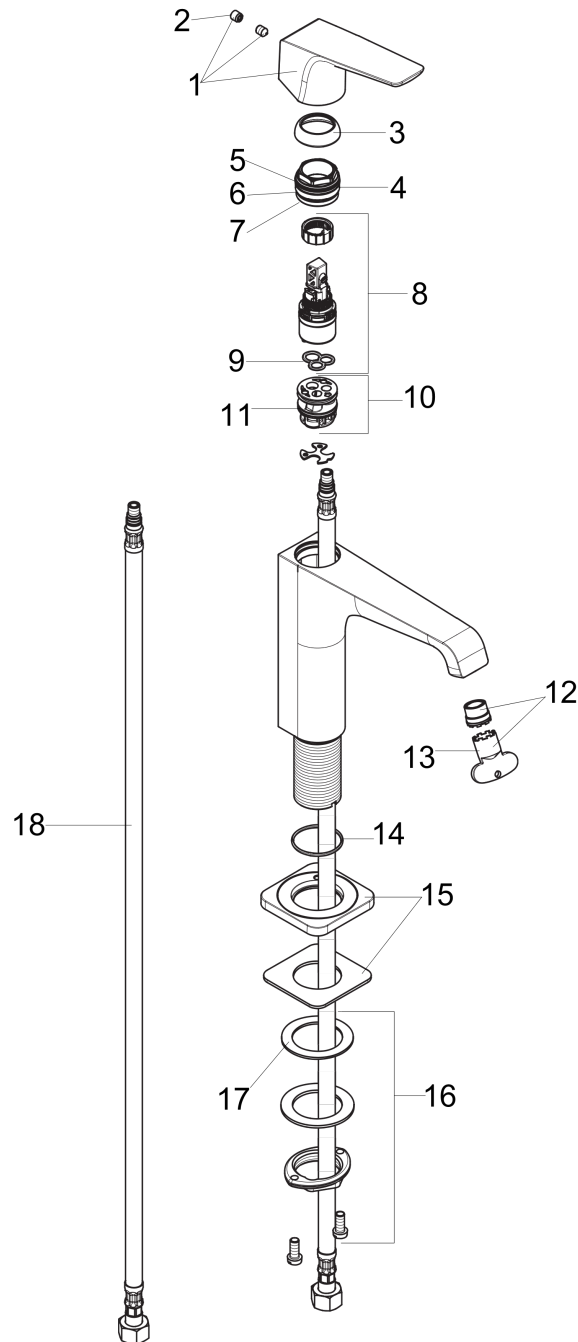

AXOR Citterio E
Single-Hole Faucet 250 with Lever Handle, 1.2 GPM
 Finishes : **chrome** Part no. : **36113001**

Description

Features

- Laminar spray
- Flow: 1.2 GPM (4.5 L/Min)
- Ceramic cartridge

Item details

List Price \$ 1,106.00

Technology

Compliance

Product image

Scale drawing

AXOR Citterio E
Single-Hole Faucet 250 with Lever Handle, 1.2 GPM
 Finishes : **chrome** Part no. : **36113001**

Exploded drawing

Year of production: >07/16

AXOR Citterio E
Single-Hole Faucet 250 with Lever Handle, 1.2 GPM
 Finishes : **chrome** Part no. : **36113001**

Spare parts list

Year of production: >07/16

Pos.	Description	Part no.	Price	PU
1	handle	92593000	-	1
2	screw cover	96762000	-	1
3	flange	98863000	-	1
4	nut	98864000	-	1
5	O-Ring 22x2	98185000	-	1
6	O-ring 28x1,5	98421000	-	1
7	O-ring 25x1,5	98146000	-	1
8	cartridge, assy	95973001	-	1
9	seal	98865000	-	1
10	adapter for cartridge	98866000	-	1
11	O-ring 23x2	98398000	-	1
12	aerator laminar M16,5x1 (4,5 l/min)	92876000	-	1
13	special tool	98987000	-	1
14	O-ring 30x1,5	98433000	-	1
15	escutcheon	92190000	-	1
16	fixing set (Ø 32)	13961000	-	1
17	lever collar	97548000	-	1
18	connection hose 35½" M8x0,75 3/8"	96316001	-	1