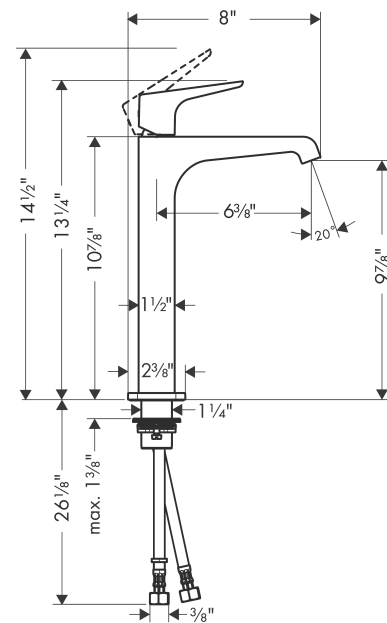

AXOR Citterio E
Single-Hole Faucet 250 with Lever Handle, 1.2 GPM
 Finishes : **chrome** Part no. : **36113001**

Description

Features

- Laminar spray
- Flow: 1.2 GPM (4.5 L/Min)
- Ceramic cartridge

Item details

List Price \$ 1,106.00

Technology

Compliance

Product image

Scale drawing

AXOR Citterio E
Single-Hole Faucet 250 with Lever Handle, 1.2 GPM
 Finishes : **chrome** Part no. : **36113001**

Exploded drawing

Year of production: >07/16

AXOR Citterio E
Single-Hole Faucet 250 with Lever Handle, 1.2 GPM
 Finishes : **chrome** Part no. : **36113001**

Spare parts list

Year of production: >07/16

Pos.	Description	Part no.	Price	PU
1	handle	92593000	-	1
2	screw cover	96762000	-	1
3	flange	98863000	-	1
4	nut	98864000	-	1
5	O-Ring 22x2	98185000	-	1
6	O-ring 28x1,5	98421000	-	1
7	O-ring 25x1,5	98146000	-	1
8	cartridge, assy	95973001	-	1
9	seal	98865000	-	1
10	adapter for cartridge	98866000	-	1
11	O-ring 23x2	98398000	-	1
12	aerator laminar M16,5x1 (4,5 l/min)	92876000	-	1
13	special tool	98987000	-	1
14	O-ring 30x1,5	98433000	-	1
15	escutcheon	92190000	-	1
16	fixing set (Ø 32)	13961000	-	1
17	lever collar	97548000	-	1
18	connection hose 35½" M8x0,75 3/8"	96316001	-	1