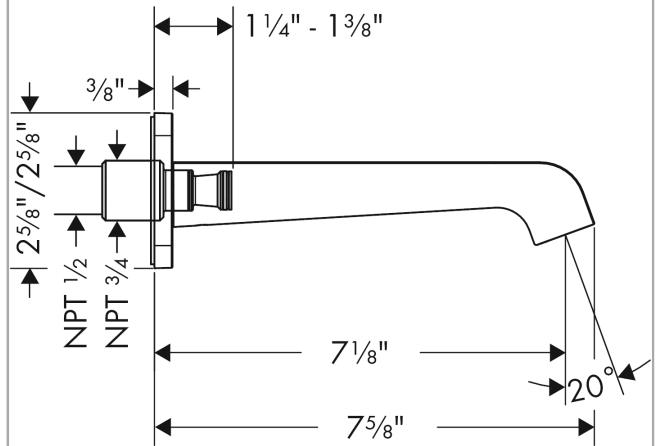

**AXOR Citterio E  
Tub Spout**

Finishes : **chrome** Part no. : **36425001**

**Description**

**Features**

- Solid brass

**Item details**

List Price \$ 457.00

**Compliance**

**Product image**

**Scale drawing**

**AXOR Citterio E  
Tub Spout**

Finishes : **chrome** Part no. : **36425001**

**Exploded drawing**

Year of production: >01/16

**AXOR Citterio E**

**Tub Spout**

Finishes : **chrome** Part no. : **36425001**

**Spare parts list**

Year of production: >01/16

Pos.	Description	Part no.	Price	PU
1	O-ring 13x2	98128000	-	1
2	escutcheon for spout	92337000	-	1
3	O-Ring 46x2	98195000	-	1
4	O-ring 18x1,5	98231000	-	1
5	aerator laminar M24x1 C	98337000	-	1
6	special tool	95290000	-	1
a	hollow set screw M5x8	92851000	-	1