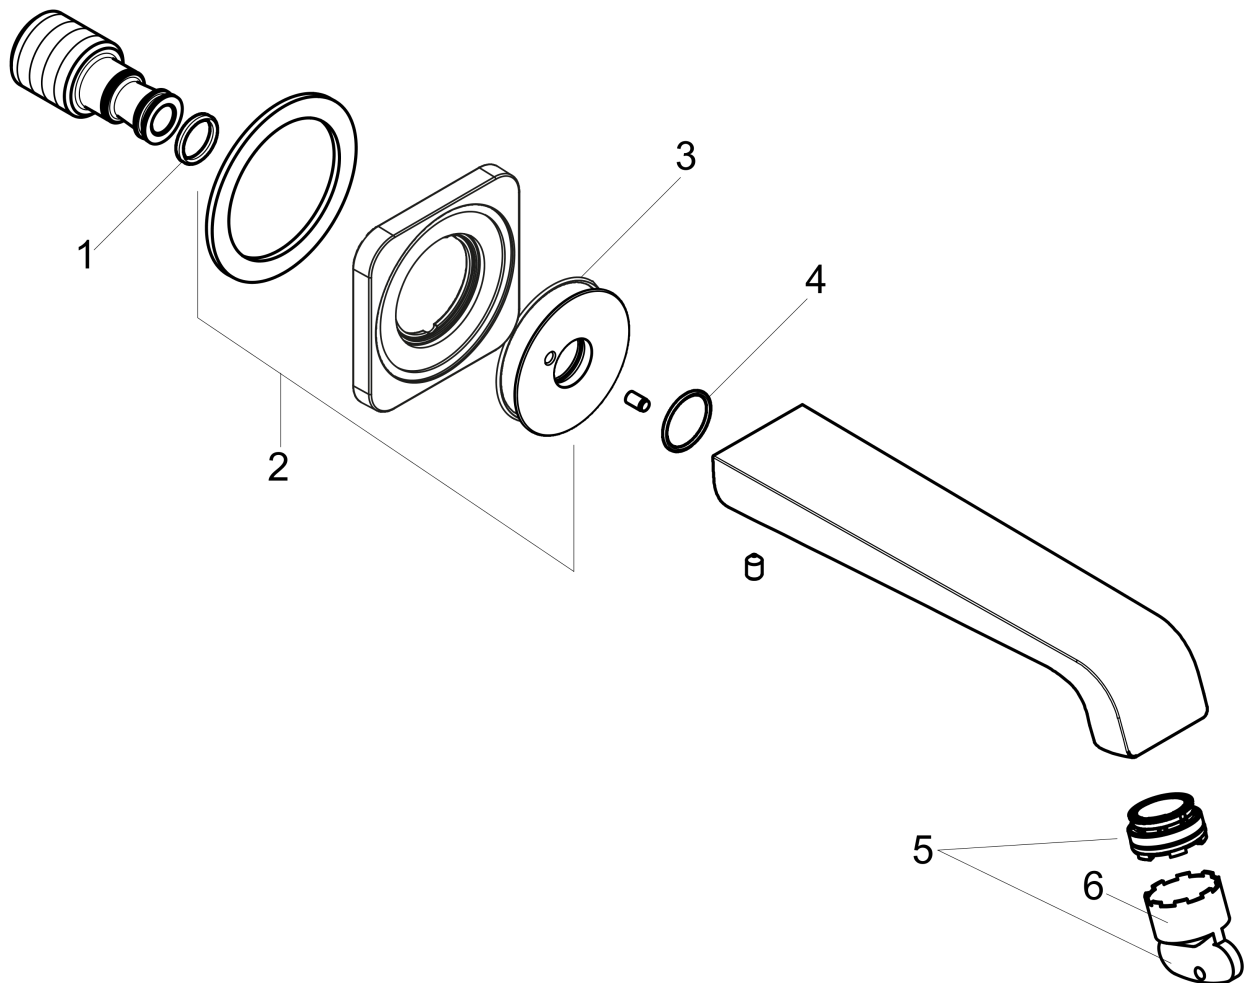

**Product image**

**Scale drawing**

**AXOR Citterio E  
Tub Spout**

Finishes : **chrome** Part no. : **36425001**

**Exploded drawing**

Year of production: >01/16

**AXOR Citterio E**

**Tub Spout**

Finishes : **chrome** Part no. : **36425001**

**Spare parts list**

Year of production: >01/16

Pos.	Description	Part no.	Price	PU
1	O-ring 13x2	98128000	-	1
2	escutcheon for spout	92337000	-	1
3	O-Ring 46x2	98195000	-	1
4	O-ring 18x1,5	98231000	-	1
5	aerator laminar M24x1 C	98337000	-	1
6	special tool	95290000	-	1
a	hollow set screw M5x8	92851000	-	1