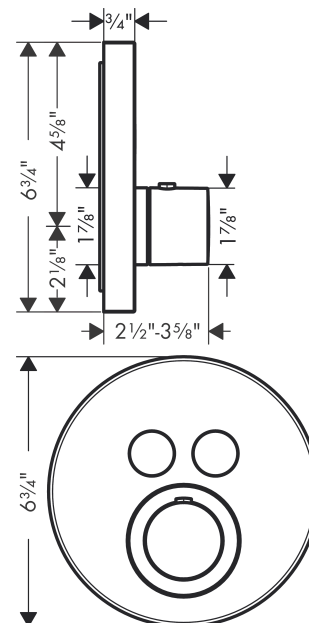

Item details

List Price \$ 1,598.00

Technology

Compliance

Product image

Scale drawing

AXOR ShowerSelect
Thermostatic Trim Round for 2 Functions
 Finishes : **brushed nickel** Part no. : **36723821**

Exploded drawing

Year of production: >01/16

AXOR ShowerSelect
Thermostatic Trim Round for 2 Functions
 Finishes : **brushed nickel** Part no. : **36723821**

Spare parts list

Year of production: >01/16

Pos.	Description	Part no.	Price	PU
1	non return valve (pressure-resistant up to 2 MPa)	92594000	-	1
2	non return valve	97980000	-	1
3	noise reduction	94073000	-	1
4	O-ring 16x2	98133000	-	1
5	O-ring 36x2	98156000	-	1
6	set of screws	96525000	-	1
7	shut off unit	95758000	-	1
8	nut	98368000	-	1
9	Select-adapter	92219000	-	1
10	O-ring 16x2,5	98134000	-	1
11	thermostat cartridge	98282001	-	1
12	O-ring 20x1,5	98197000	-	1
13	O-ring 25x1,5	98146000	-	1
14	O-ring 25x2,5	92146000	-	1
15	nut	98913000	-	1
16	holder for escutcheon	98793000	-	1
17	set of fixing screws	96454000	-	1
18	sleeve	92546820	-	1
19	safety set for temperature control	97334000	-	1
20	escutcheon Ø 170 mm	92643821	-	1
21	set of symbols	92544610	-	1
22	O-Ring 48x3	95508000	-	1
23	adapter for handle	98701000	-	1
24	handle for thermostat	92534820	-	1
25	nut and flange	92696000	-	1
26	fit-up aid	92540000	-	1
27	extension 25 mm	13595000	-	1
28	set of fixing screws	97747000	-	1
29	extension 22 mm (Ø 170 mm)	13596820	-	1
a	compensation set 1°	95521000	-	1
b	Grease	90920000	-	1
c	symbol head shower Rain large	93571610	-	1
d	symbol head shower Rain small	93572610	-	1
e	symbol handshower	93573610	-	1
f	symbol Flood jet	93574610	-	1
g	symbol Whirl	93575610	-	1
h	symbol Mono	93576610	-	1
i	symbol tub	93577610	-	1
j	symbol body shower	93578610	-	1
k	symbol ON/OFF	93579610	-	1