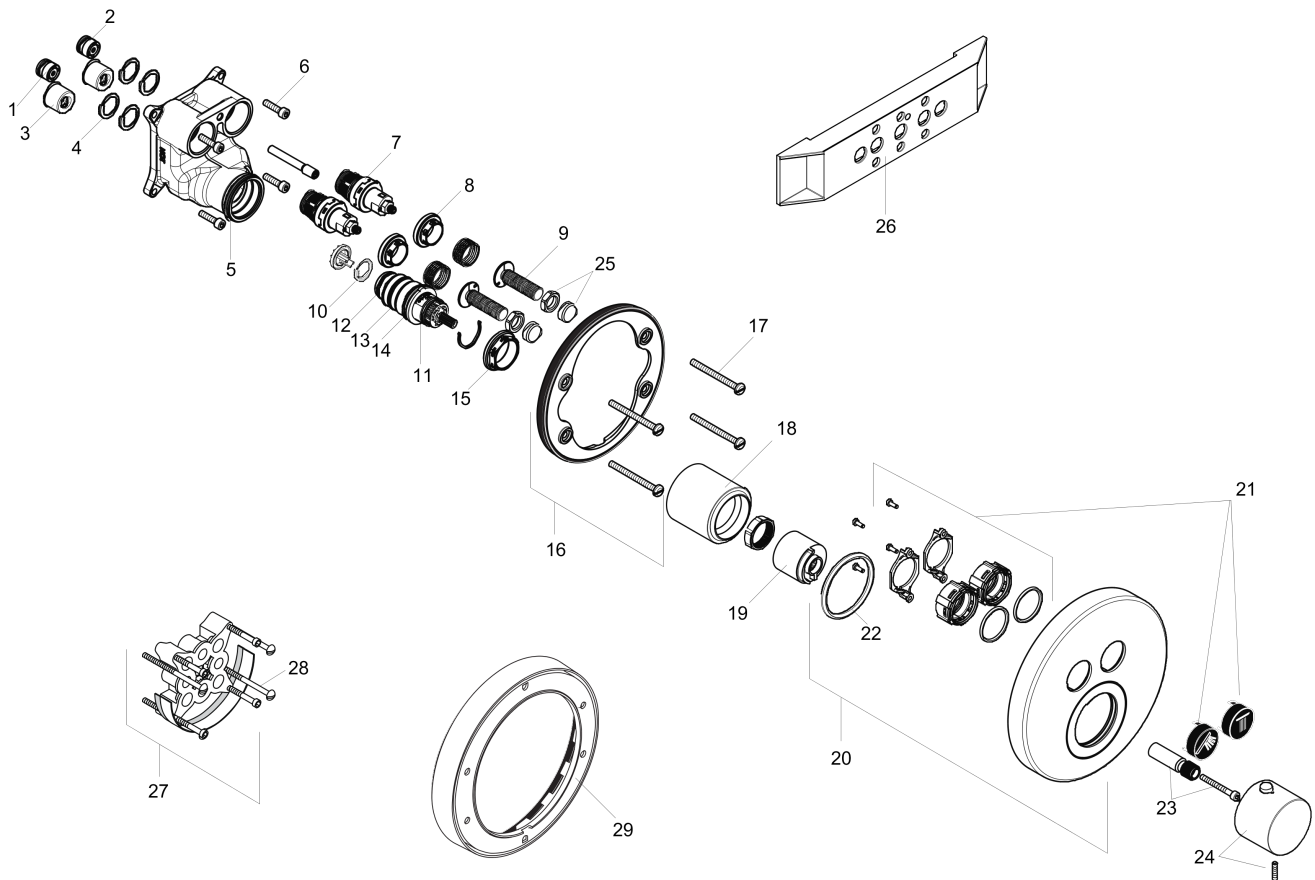

Year of production: >01/16

AXOR ShowerSelect
Thermostatic Trim Round for 2 Functions
 Finishes : **brushed nickel** Part no. : **36723821**

Spare parts list

Year of production: >01/16

Pos.	Description	Part no.	Price	PU
1	non return valve (pressure-resistant up to 2 MPa)	92594000	-	1
2	non return valve	97980000	-	1
3	noise reduction	94073000	-	1
4	O-ring 16x2	98133000	-	1
5	O-ring 36x2	98156000	-	1
6	set of screws	96525000	-	1
7	shut off unit	95758000	-	1
8	nut	98368000	-	1
9	Select-adapter	92219000	-	1
10	O-ring 16x2,5	98134000	-	1
11	thermostat cartridge	98282001	-	1
12	O-ring 20x1,5	98197000	-	1
13	O-ring 25x1,5	98146000	-	1
14	O-ring 25x2,5	92146000	-	1
15	nut	98913000	-	1
16	holder for escutcheon	98793000	-	1
17	set of fixing screws	96454000	-	1
18	sleeve	92546820	-	1
19	safety set for temperature control	97334000	-	1
20	escutcheon Ø 170 mm	92643821	-	1
21	set of symbols	92544610	-	1
22	O-Ring 48x3	95508000	-	1
23	adapter for handle	98701000	-	1
24	handle for thermostat	92534820	-	1
25	nut and flange	92696000	-	1
26	fit-up aid	92540000	-	1
27	extension 25 mm	13595000	-	1
28	set of fixing screws	97747000	-	1
29	extension 22 mm (Ø 170 mm)	13596820	-	1
a	compensation set 1°	95521000	-	1
b	Grease	90920000	-	1
c	symbol head shower Rain large	93571610	-	1
d	symbol head shower Rain small	93572610	-	1
e	symbol handshower	93573610	-	1
f	symbol Flood jet	93574610	-	1
g	symbol Whirl	93575610	-	1
h	symbol Mono	93576610	-	1
i	symbol tub	93577610	-	1
j	symbol body shower	93578610	-	1
k	symbol ON/OFF	93579610	-	1