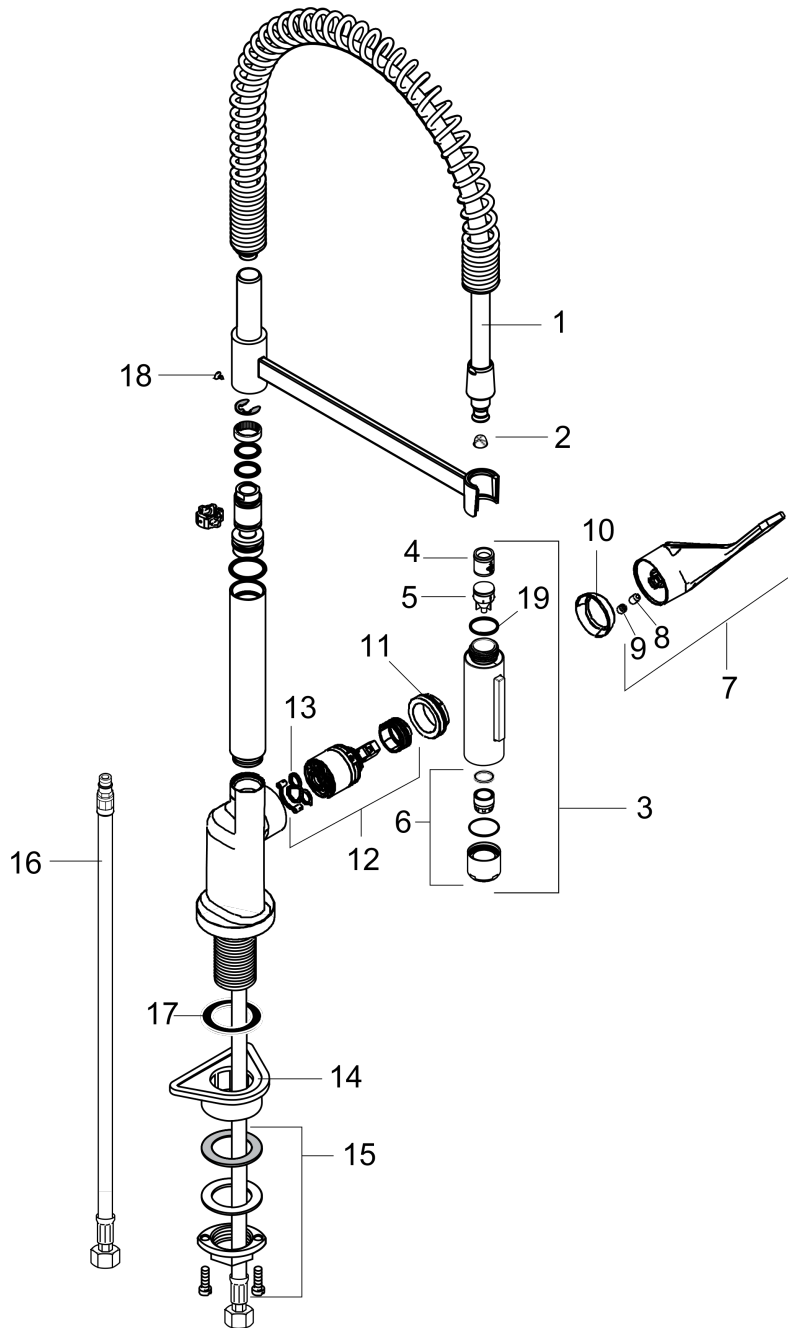

AXOR Citterio
Semi-Pro Kitchen Faucet 2-Spray, 1.75 GPM
 Finishes : **chrome** Part no. : **39840001**

Description

Features

- Swivel range 360°
- Laminar and needle spray
- Toggle spray diverter
- Single-hole installation
- Flow: 1.75 GPM (6.6 L/Min)
- Ceramic cartridge
- 3/8" connections
- Integrated double backflow prevention

Item details

List Price \$ 1,133.00

Technology

Compliance

Product image

Scale drawing

AXOR Citterio
Semi-Pro Kitchen Faucet 2-Spray, 1.75 GPM
 Finishes : **chrome** Part no. : **39840001**

Exploded drawing

Year of production: >11/15

AXOR Citterio
Semi-Pro Kitchen Faucet 2-Spray, 1.75 GPM
 Finishes : **chrome** Part no. : **39840001**

Spare parts list

Year of production: >11/15

Pos.	Description	Part no.	Price	PU
1	shower hose	97475000	-	1
2	filter	97735000	-	1
3	handspray	95908000	-	1
4	non return valve	93218000	-	1
5	set of non return valves DW 15	97350000	-	1
6	aerator laminar M22x1 (15 l/min)	95909000	-	1
7	handle	39891000	-	1
8	hollow set screw M6x10 DIN 916	96029000	-	1
9	screw cover	96338000	-	1
10	flange	98603000	-	1
11	nut	96461000	-	1
12	cartridge, assy	92730000	-	1
13	seal	95008000	-	1
14	support	97523000	-	1
15	fixing set (Ø 34)	95049000	-	1
16	connection hose 35½" M8x0,75 3/8"	96316001	-	1
17	sealing washer	97825000	-	1
18	screw	97662000	-	1