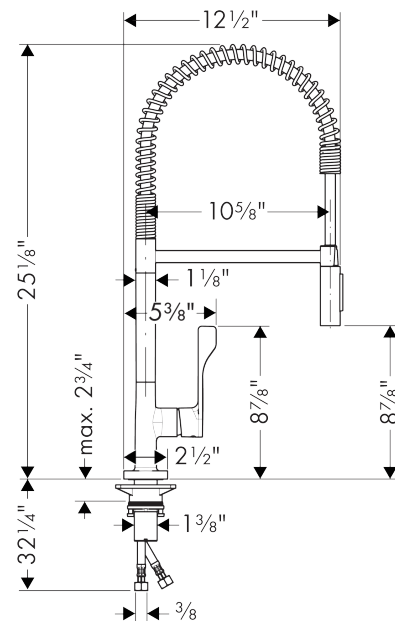

AXOR Citterio
Semi-Pro Kitchen Faucet 2-Spray, 1.75 GPM
 Finishes : **chrome** Part no. : **39840001**

Description

Features

- Swivel range 360°
- Laminar and needle spray
- Toggle spray diverter
- Single-hole installation
- Flow: 1.75 GPM (6.6 L/Min)
- Ceramic cartridge
- 3/8" connections
- Integrated double backflow prevention

Item details

List Price \$ 1,133.00

Technology

Compliance

Product image

Scale drawing

AXOR Citterio
Semi-Pro Kitchen Faucet 2-Spray, 1.75 GPM
 Finishes : **chrome** Part no. : **39840001**

Exploded drawing

Year of production: >11/15

AXOR Citterio
Semi-Pro Kitchen Faucet 2-Spray, 1.75 GPM
 Finishes : **chrome** Part no. : **39840001**

Spare parts list

Year of production: >11/15

Pos.	Description	Part no.	Price	PU
1	shower hose	97475000	-	1
2	filter	97735000	-	1
3	handspray	95908000	-	1
4	non return valve	93218000	-	1
5	set of non return valves DW 15	97350000	-	1
6	aerator laminar M22x1 (15 l/min)	95909000	-	1
7	handle	39891000	-	1
8	hollow set screw M6x10 DIN 916	96029000	-	1
9	screw cover	96338000	-	1
10	flange	98603000	-	1
11	nut	96461000	-	1
12	cartridge, assy	92730000	-	1
13	seal	95008000	-	1
14	support	97523000	-	1
15	fixing set (Ø 34)	95049000	-	1
16	connection hose 35½" M8x0,75 3/8"	96316001	-	1
17	sealing washer	97825000	-	1
18	screw	97662000	-	1