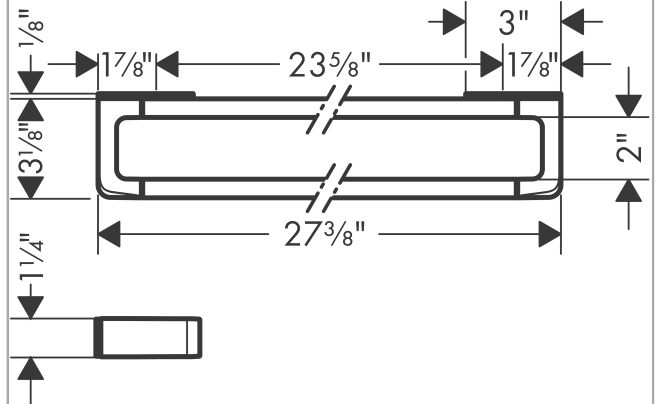

AXOR Universal Accessories

Towel Bar/Rail 24"

Finishes : **chrome** Part no. : **42832000**

Description

Features

- Serves as a towel bar and rail for additional accessories (requires # 42870XXX Modular Adaptor Set)
- Metal
- Wall-mounted

Item details

List Price \$ 365.00

Design awards

Compliance

Product image

Scale drawing

AXOR Universal Accessories

Towel Bar/Rail 24"

Finishes : **chrome** Part no. : **42832000**

Exploded drawing

Year of production: >11/14

AXOR Universal Accessories

Towel Bar/Rail 24"

Finishes : **chrome** Part no. : **42832000**

Spare parts list

Year of production: >11/14

Pos.	Description	Part no.	Price	PU
1	mounting set	92841000	-	1
2	tile-matching-disk	92406000	-	1
3	cover	92434000	-	1
4	excentric socket	97604000	-	1
a	set of adapters	42870000	-	1
b	set of covers	42871000	-	1
c	mounting kit for two-sided glass montage	42841000	-	1