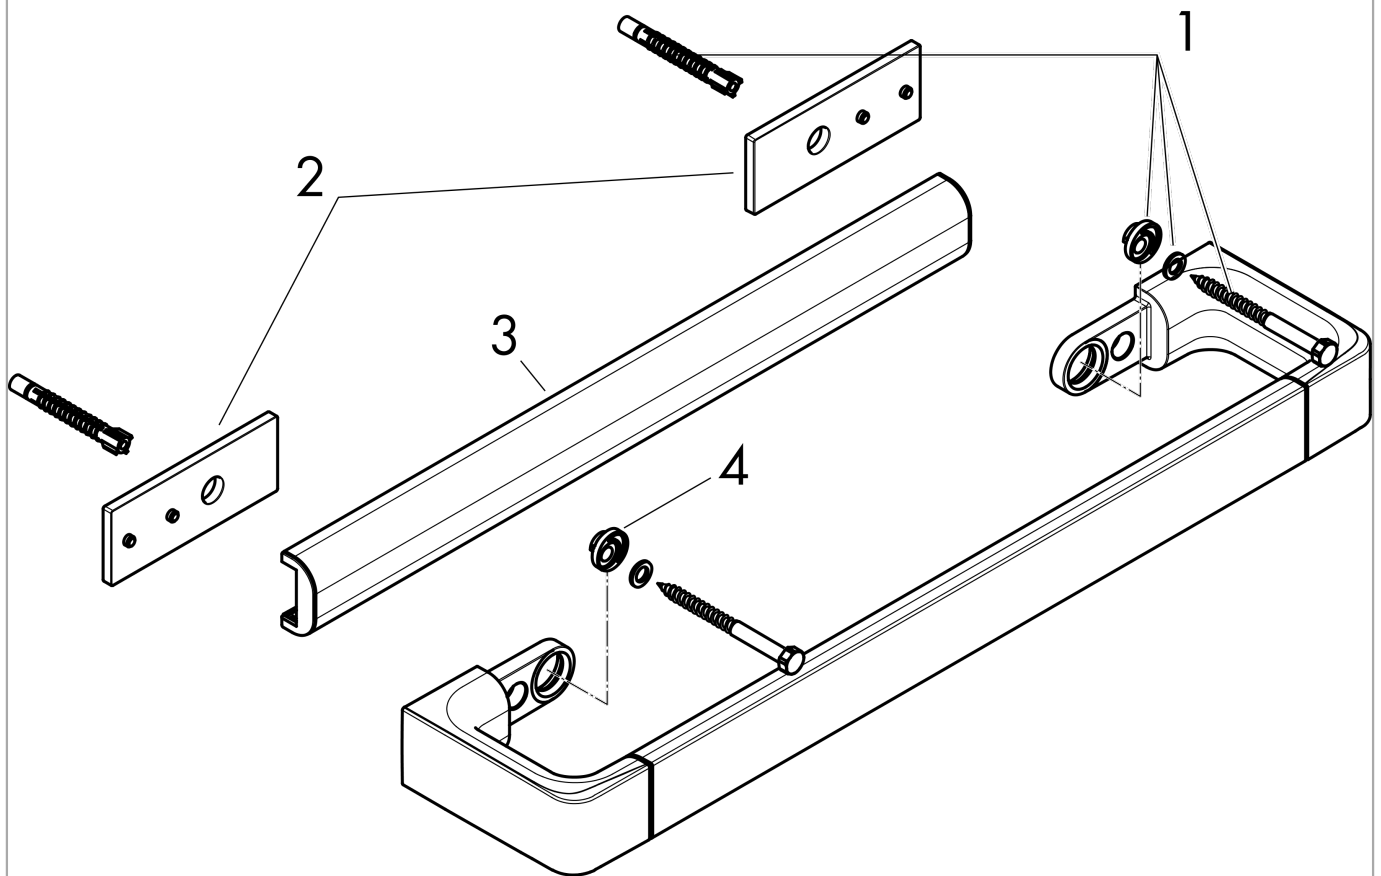

AXOR Universal Accessories

Towel Bar/Rail 24"

Finishes : **chrome** Part no. : **42832000**

Description

Features

- Serves as a towel bar and rail for additional accessories (requires # 42870XXX Modular Adaptor Set)
- Metal
- Wall-mounted

Item details

List Price \$ 365.00

Design awards

Compliance

Product image

Scale drawing

AXOR Universal Accessories

Towel Bar/Rail 24"

Finishes : **chrome** Part no. : **42832000**

Exploded drawing

Year of production: >11/14

AXOR Universal Accessories

Towel Bar/Rail 24"

Finishes : **chrome** Part no. : **42832000**

Spare parts list

Year of production: >11/14