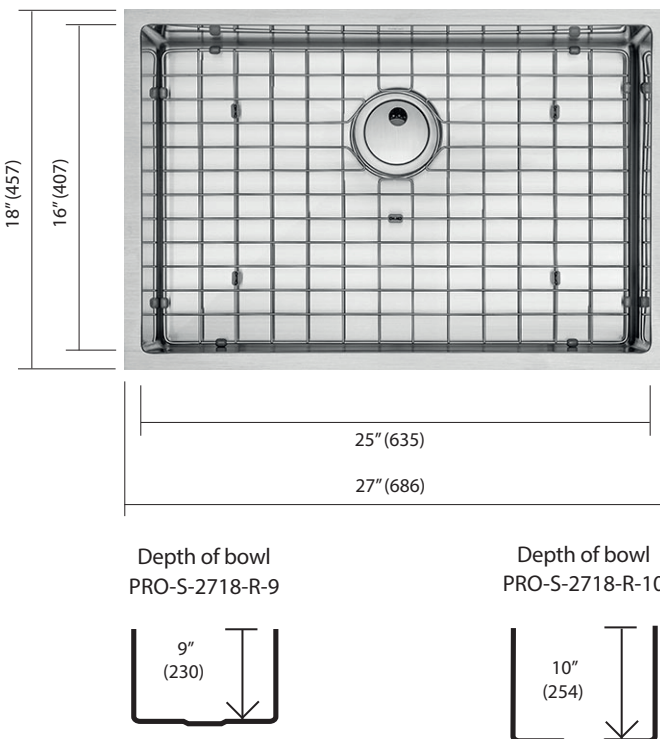

Accessories

Strainer

Bottom grid

Cutting board

Roller carpet

Certified to
CSA B.45.4-08 CAN/US
ASME A112.19.3