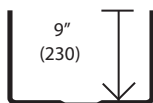

Depth of bowl
PRO-S-3018-R-10

Accessories

Strainer

Bottom grid

Cutting board

Roller carpet

Characteristics

Type 304, 16ga. premium quality stainless steel