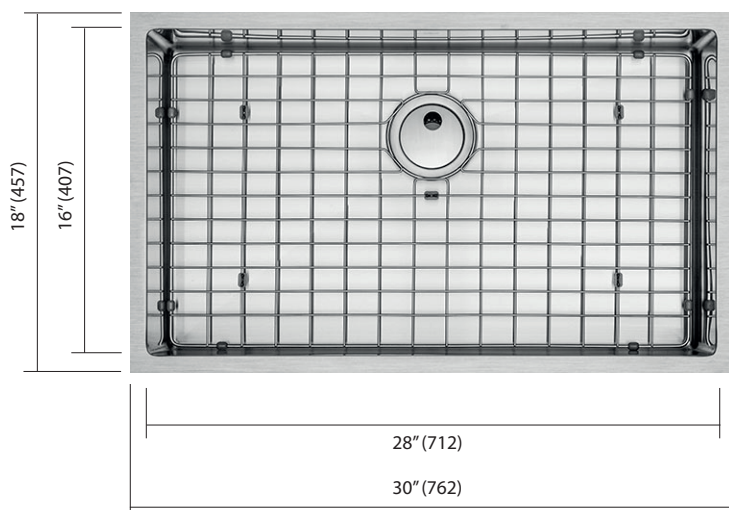

Stainless steel kitchen sink

PRO-S-3018-R-9

PRO-S-3018-R-10

(Undermount)

Images are for illustration purpose only, actual product may vary. Subject to change without prior notice.

Depth of bowl
PRO-S-3018-R-9

Depth of bowl
PRO-S-3018-R-10

Accessories

Strainer

Bottom grid

Cutting board

Roller carpet

Characteristics

Type 304, 16ga. premium quality stainless steel