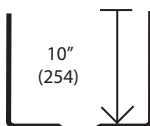

Depth of bowl
PRO-S-3018-R-10

Accessories

Strainer

Bottom grid

Cutting board

Roller carpet

Characteristics

Type 304, 16ga. premium quality stainless steel