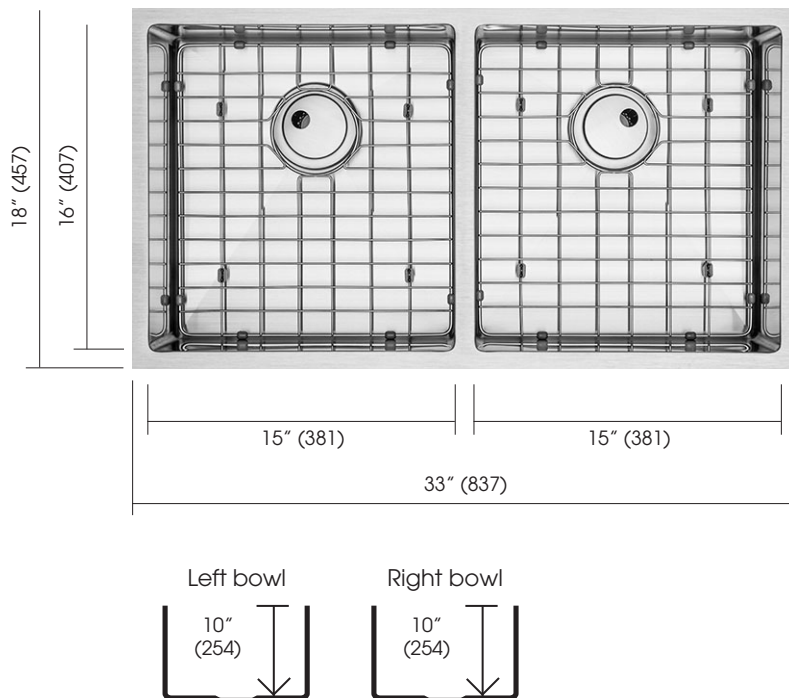

Limited lifetime warranty

Certified to
CSA B.45.4-08 CAN/US
ASME A112.19.3

Accessories

Strainer

Bottom grid

Cutting board

Clander

Roller carpet