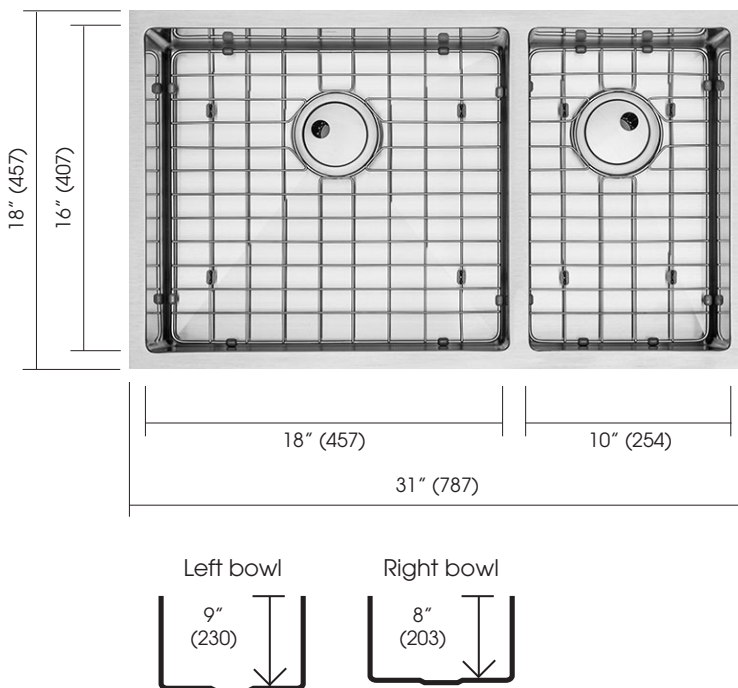

Limited lifetime warranty

Certified to
CSA B.45.4-08 CAN/US
ASME A112.19.3

Accessories

Strainer

Bottom grid

Cutting board

Clander

Roller carpet