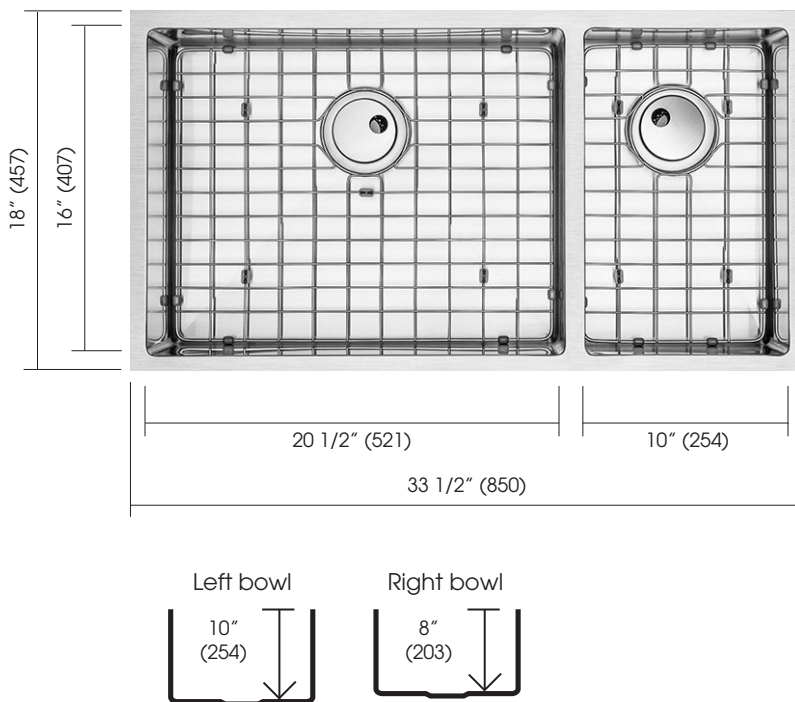

Limited lifetime warranty

Certified to
CSA B.45.4-08 CAN/US
ASME A112.19.3

Accessories

Strainer

Bottom grid

Cutting board

Clander

Roller carpet