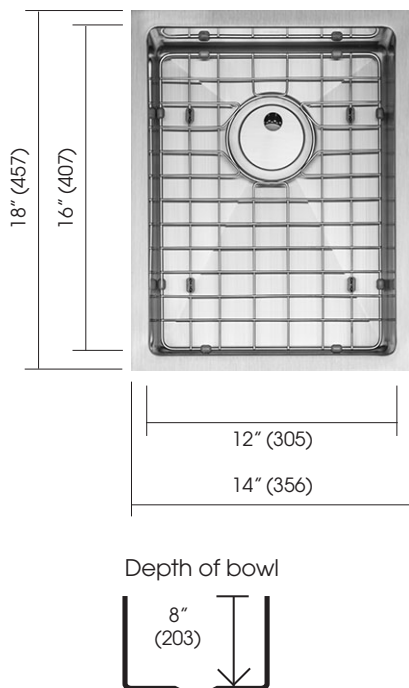

Limited lifetime warranty

Accessories

Strainer

Bottom grid

Cutting board

Certified to
CSA B.45.4-08 CAN/US
ASME A112.19.3