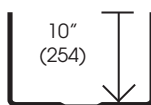

Limited lifetime warranty

Certified to
CSA B.45.4-08 CAN/US
ASME A112.19.3

Depth of bowl

Accessories

Strainer

Bottom grid

Cutting board

Clander