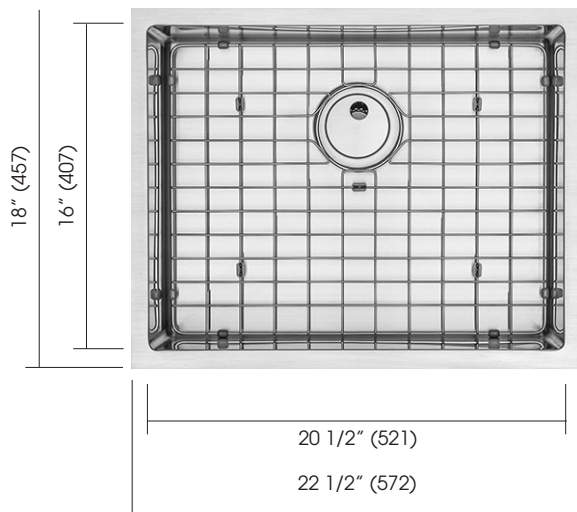

Limited lifetime warranty

Certified to
CSA B.45.4-08 CAN/US
ASME A112.19.3

Depth of bowl

Accessories

Strainer

Bottom grid

Cutting board

Clander

Roller carpet