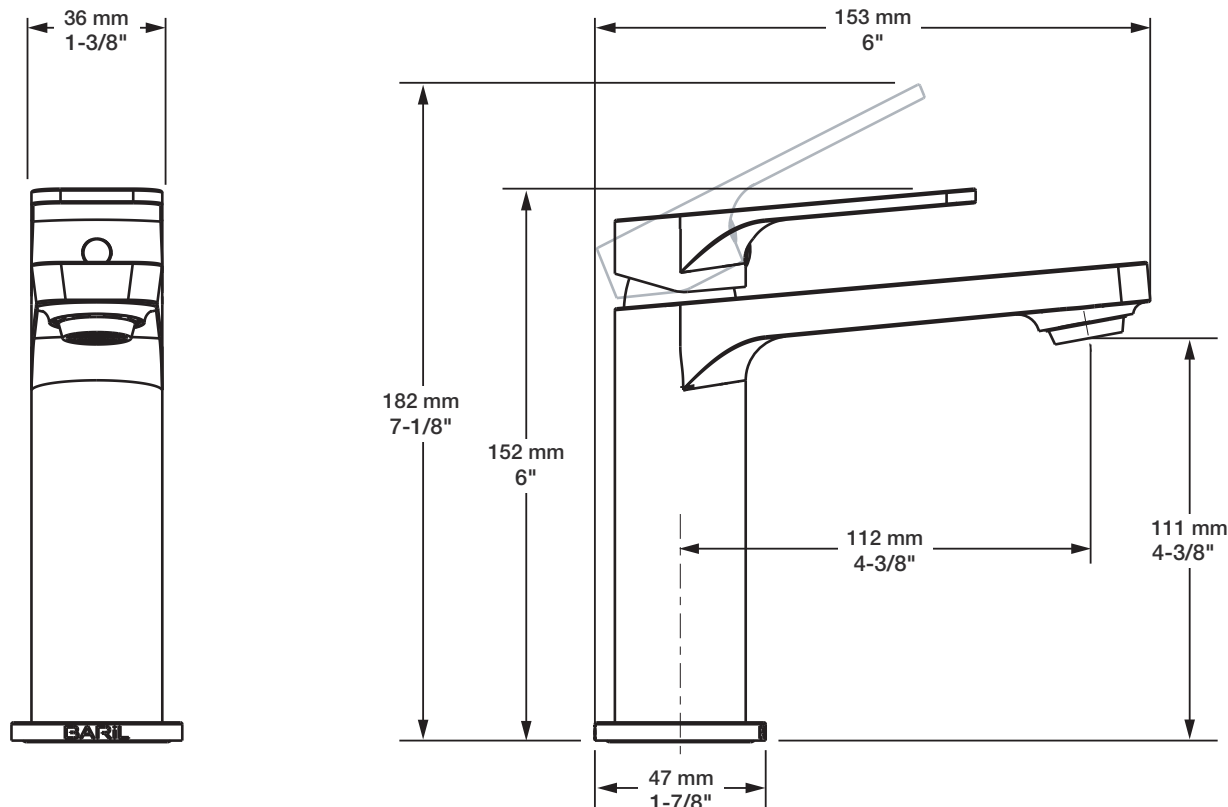

BARIL

Fiche Technique / Spec Sheet

B04-1005-1PL-xx

STYLE × FONCTION

Description

- Robinet de lavabo monotrou, renvoi inclus
- Aérateur orientable
- Single hole lavatory faucet, drain included
- Adjustable aerator

Cartouche / Cartridge

- CAR-1025-06

Finis disponibles / Available finishes

- CC: Chrome / Chrome
- NN: Nickel brossé / Brushed Nickel
- KK: Noir mat / Matte Black
- KM: Noir titane / Black titanium
- **: Fini spécial / Special finish
- GG: Or / Gold

Débit / Flow rate (pour option écologiques / for eco friendly options)

B04-1005-1PL-xx	B04-1005-1PL-xx-120	B04-1005-1PL-xx-100	B04-1005-1PL-xx-050
- 5,7 l/min - 60 psi - 1.5 gpm - 60 psi	- 4,5 l/min - 60 psi - 1.2 gpm - 60 psi	- 3,7 l/min - 60 psi - 1.0 gpm - 60 psi	- 1,9 l/min - 60 psi - 0.5 gpm - 60 psi