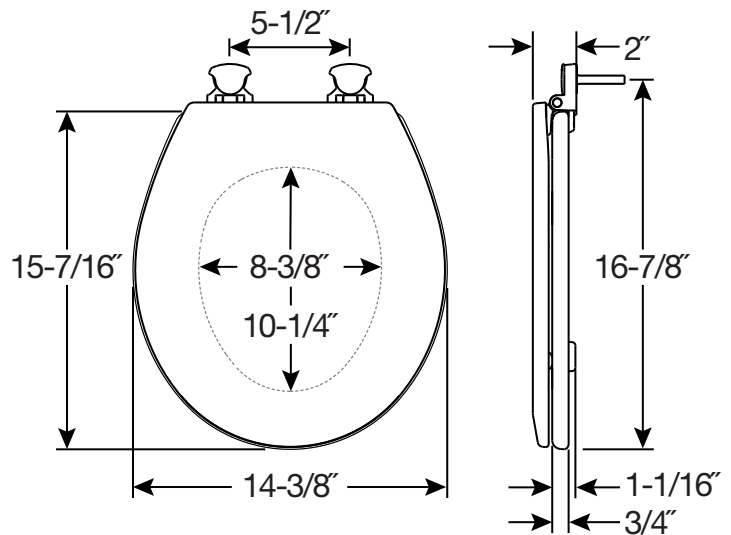

## RESIDENTIAL ENAMELED WOOD TOILET SEAT

**FEATURES:**

- **Easy•Clean & Change®**  
Removes for easy cleaning

**SPECIFICATIONS:**

**Size:** Round

**Material:** Enameled Wood

**Style:** Closed Front with Cover