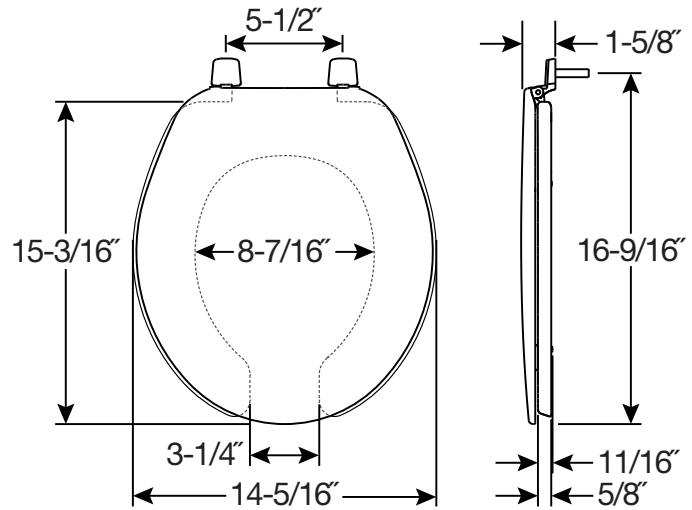

COMMERCIAL PLASTIC TOILET SEAT

**FEATURES:**

- **Top-Tite® Hinges**  
Seat installs easily from above the bowl

**SPECIFICATIONS:**

- Size:** Round
- Material:** Plastic
- Style:** Open Front with Cover
- Ring Bumpers:** Four
- Hinges:** Plastic
- Hardware:** Non-Corroding Hex-Tite™ Bolts and Wing Nuts