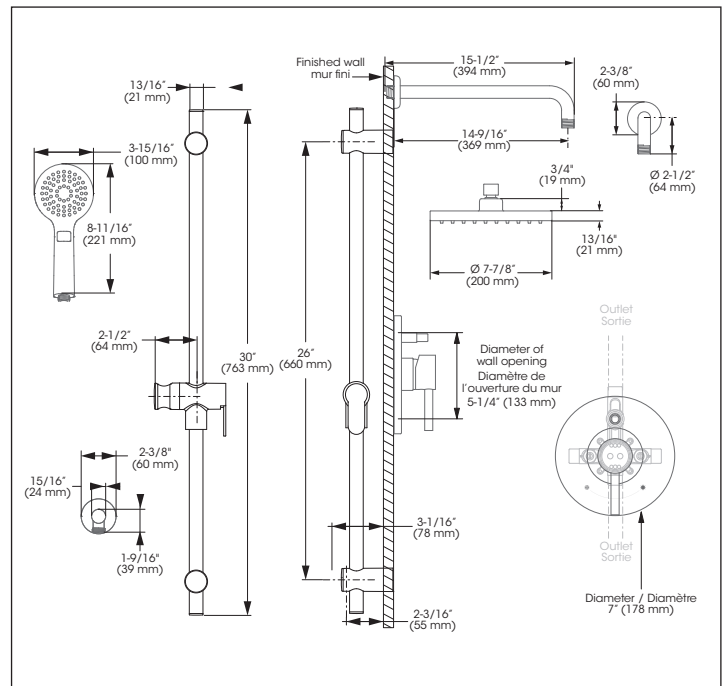

KIT: Shower Faucet - Trim for pressure balanced valve with volume control
KIT : Robinet pour douche - Garniture pour valve à pression équilibrée, avec contrôle de volume

Replacement parts are available on order through customer service: 1 800 361-5960

KIT: Shower Faucet - Trim for pressure balanced valve with volume control
KIT : Robinet pour douche - Garniture pour valve à pression équilibrée, avec contrôle de volume

IN SHORT // EN BREF

Features

- Trim compatible with 98VSR2 rough-ins Series
- Flow control
- Pressure balance built into the cartridge
- Adjustable temperature limiting device
- Face plate with diverter button
- Sliding Bar:
 - Drilling required installation
 - 30" overall assembled sliding bar kit
- Hand Shower:
 - type of jets: Spray
 - type of jets: Massage
 - Easy-to-clean soft nozzles
 - 69" chromed metal flexible hose
 - Maximum flow of 6.8 L/min (1.8 gpm) at 80 psi (**ecologia**)
- Shower Head:
 - Swivel
 - Oversized
 - type of jets: Rain shower
 - Easy-to-clean soft nozzles
 - Maximum flow of 6.8 L/min (1.8 gpm) at 80 psi (**ecologia**)
- Shower Arm:
 - 15-1/2" shower arm
- Adjustable angle hand shower holder
- Solid brass wall supply elbow with adjustable flange