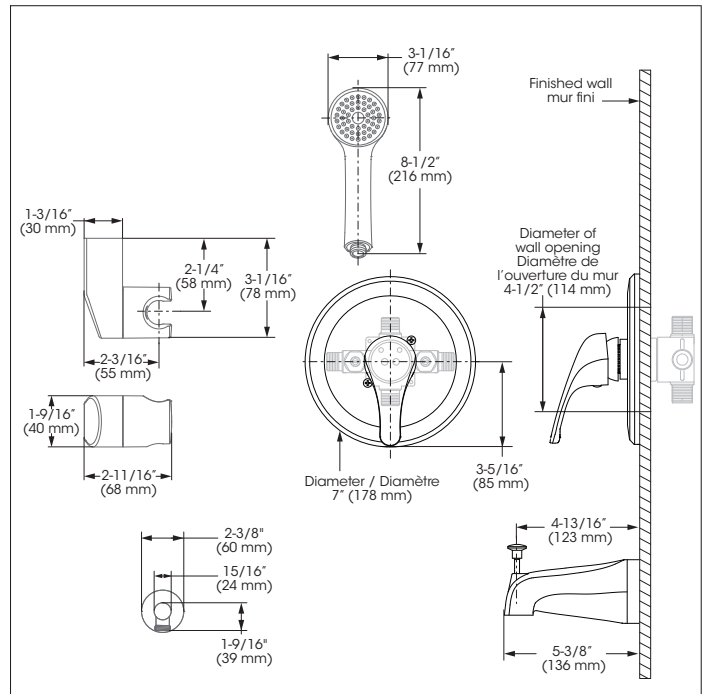

**KIT: Shower/Bath Faucet - Trim for pressure balanced valve with volume control**  
**KIT : Robinet pour bain/douche - Garniture pour valve à pression équilibrée, avec contrôle de volume**

Replacement parts are available on order through customer service: 1 800 361-5960

### Hand Shower:

- type of jets: Spray
- Easy-to-clean soft nozzles
- 69" chromed metal flexible hose
- Maximum flow of 6.8 L/min (1.8 gpm) at 80 psi (ecologiaq)
- Adjustable angle hand shower holder
- Solid brass wall supply elbow with adjustable flange