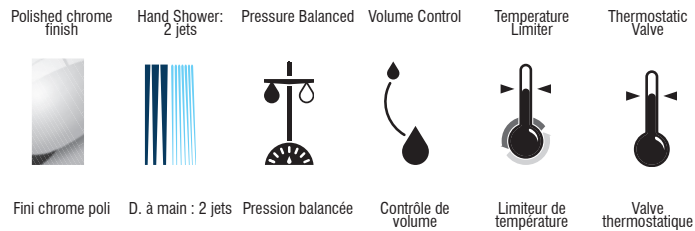

Kit: Shower Faucet (T/P) – Trim for Thermostatic Pressure Balanced Valve with Volume Control
 Kit : Robinet pour douche (T/P) – Garniture pour valve thermostatique à pression équilibrée, avec contrôle de volume

IN SHORT // EN BREF

Features

- Trim compatible with 90TPVSR rough-ins Series
- Flow control
- Pressure balance built into the thermostatic cartridge
- Adjustable temperature limiting device
- Temperature adjustable between 34° to 43°C
- Temperature factory calibrated and limited to 43°C
- Automatic flow shut off when cold water supply is interrupted