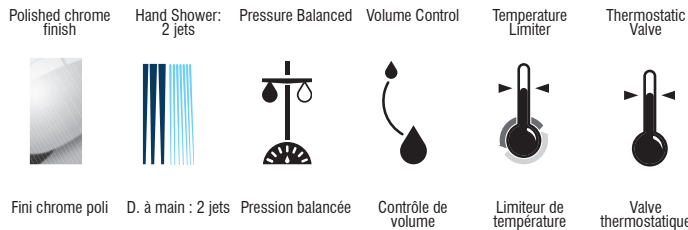

KIT: Shower Faucet - Trim for pressure balanced valve with volume control (T/P)
KIT : Robinet pour douche - Garniture pour valve à pression équilibrée, avec contrôle de volume (T/P)

Replacement parts are available on order through customer service: 1 800 361-5960

KIT: Shower Faucet - Trim for pressure balanced valve with volume control (T/P)
KIT : Robinet pour douche - Garniture pour valve à pression équilibrée, avec contrôle de volume (T/P)

IN SHORT // EN BREF

Features

- Trim compatible with 90TPVSR rough-ins Series
- Flow control
- Pressure balance built into the thermostatic cartridge
- Adjustable temperature limiting device
- Temperature adjustable between 34° to 43°C
- Temperature factory calibrated and limited to 43°C
- Automatic flow shut off when cold water supply is interrupted
- Sliding Bar:
 - Drilling required installation
 - 31 3/16" overall assembled sliding bar kit
- Hand Shower:
 - Push button diverters
 - type of jets: Spray
 - type of jets: Massage
 - Easy-to-clean soft nozzles
 - 69" chromed metal flexible hose
 - Maximum flow of 6.8 L/min (1.8 gpm) at 80 psi (ecologia)
- Adjustable angle hand shower holder
- Solid brass wall supply elbow with adjustable flange
- Bathtub spout:
 - Slip-on bathtub spout with built-in diverter