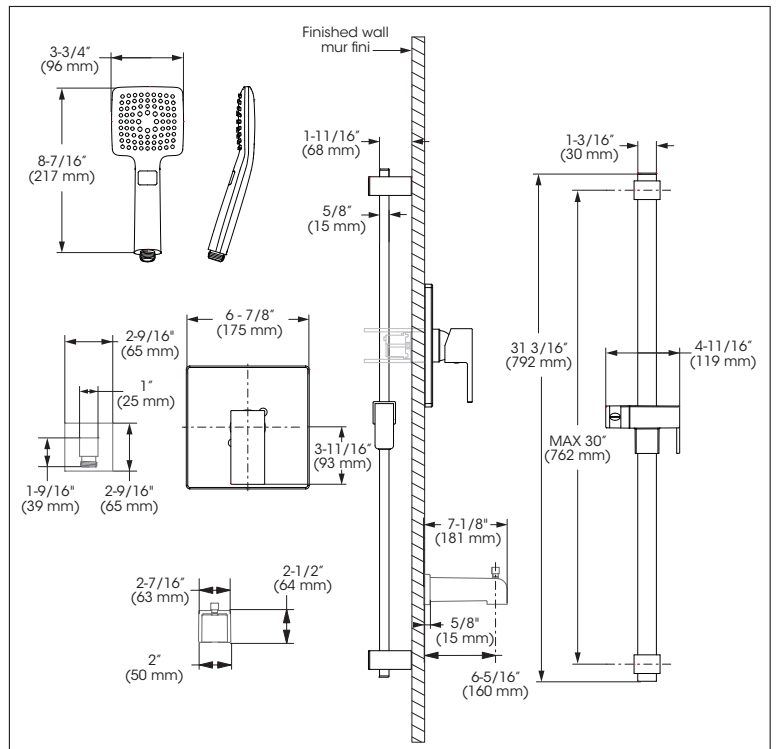

KIT: Shower Faucet - Trim for pressure balanced valve with volume control (T/P)
KIT : Robinet pour douche - Garniture pour valve à pression équilibrée, avec contrôle de volume (T/P)

Replacement parts are available on order through customer service: 1 800 361-5960

Features

- Trim compatible with 90TPVSR rough-ins Series
- Flow control
- Pressure balance built into the thermostatic cartridge
- Adjustable temperature limiting device
- Temperature adjustable between 34° to 43°C
- Temperature factory calibrated and limited to 43°C
- Automatic flow shut off when cold water supply is interrupted
- Sliding Bar:
 - Drilling required installation
 - 31 3/16" overall assembled sliding bar kit
- Hand Shower:
 - Push button diverters
 - type of jets: Spray
 - type of jets: Massage
 - Easy-to-clean soft nozzles
 - 69" chromed metal flexible hose
 - Maximum flow of 6.8 L/min (1.8 gpm) at 80 psi (ecologia)
- Adjustable angle hand shower holder
- Solid brass wall supply elbow with adjustable flange
- Bathtub spout:
 - Slip-on bathtub spout with built-in diverter