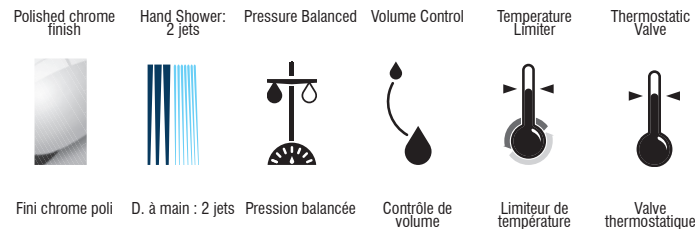

**KIT: Shower Faucet - Trim for pressure balanced valve with volume control (T/P)**  
**KIT : Robinet pour douche - Garniture pour valve à pression équilibrée, avec contrôle de volume (T/P)**

### Features

- Trim compatible with 90TPVSR rough-ins Series
- Flow control
- Pressure balance built into the thermostatic cartridge
- Adjustable temperature limiting device
- Temperature adjustable between 34° to 43°C
- Temperature factory calibrated and limited to 43°C
- Automatic flow shut off when cold water supply is interrupted
- Sliding Bar:
  - Drilling required installation
  - 30" overall assembled sliding bar kit
- Hand Shower:
  - Push button diverters
  - type of jets: Spray
  - type of jets: Massage
  - Easy-to-clean soft nozzles
  - 69" chromed metal flexible hose
  - Maximum flow of 6.8 L/min (1.8 gpm) at 80 psi (**ecologia**)
- Adjustable angle hand shower holder
- Solid brass wall supply elbow with adjustable flange