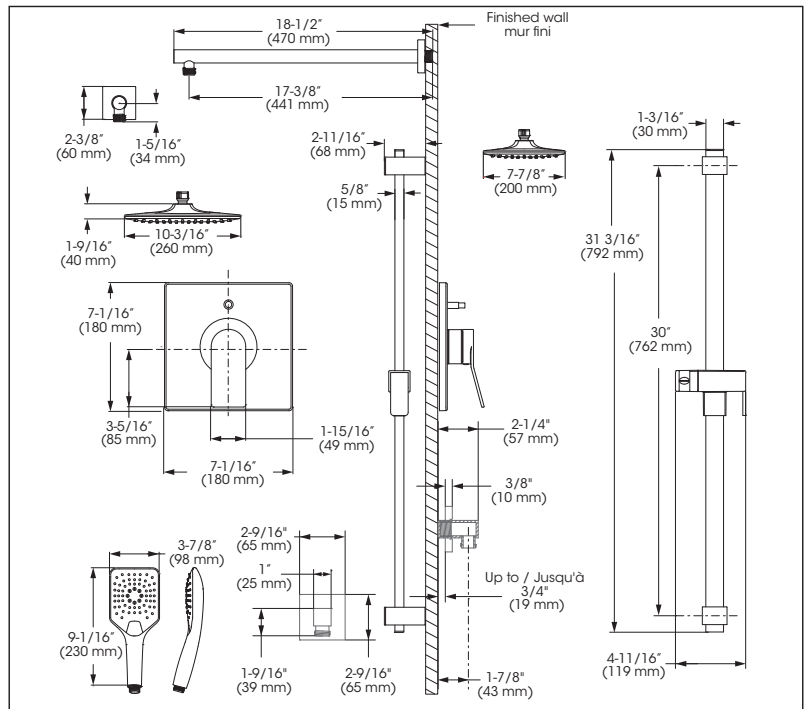

KIT: Shower Faucet - Trim for pressure balanced valve with volume control
KIT : Robinet pour douche - Garniture pour valve à pression équilibrée, avec contrôle de volume

Replacement parts are available on order through customer service: 1 800 361-5960

KIT: Shower Faucet - Trim for pressure balanced valve with volume control
KIT : Robinet pour douche - Garniture pour valve à pression équilibrée, avec contrôle de volume

IN SHORT // EN BREF

Features

- Trim compatible with 98VSR2 rough-ins Series
- Flow control
- Pressure balance built into the cartridge
- Adjustable temperature limiting device
- Face plate with diverter button
- Sliding Bar:
 - Drilling required installation
 - 31 3/16" overall assembled sliding bar kit
- Hand Shower:
 - type of jets: Spray
 - type of jets: Massage
 - Easy-to-clean soft nozzles
 - 69" chromed metal flexible hose
 - Maximum flow of 6.6 L/min (1.75 gpm) at 80 psi (**ecologia**)
- Shower Head:
 - Swivel
 - Oversized
 - type of jets: Rain shower
 - Easy-to-clean soft nozzles
 - Maximum flow of 6.6 L/min (1.75 gpm) at 80 psi (**ecologia**)
- Shower Arm:
 - 18" shower arm
- Adjustable angle hand shower holder
- Solid brass wall supply elbow with adjustable flange