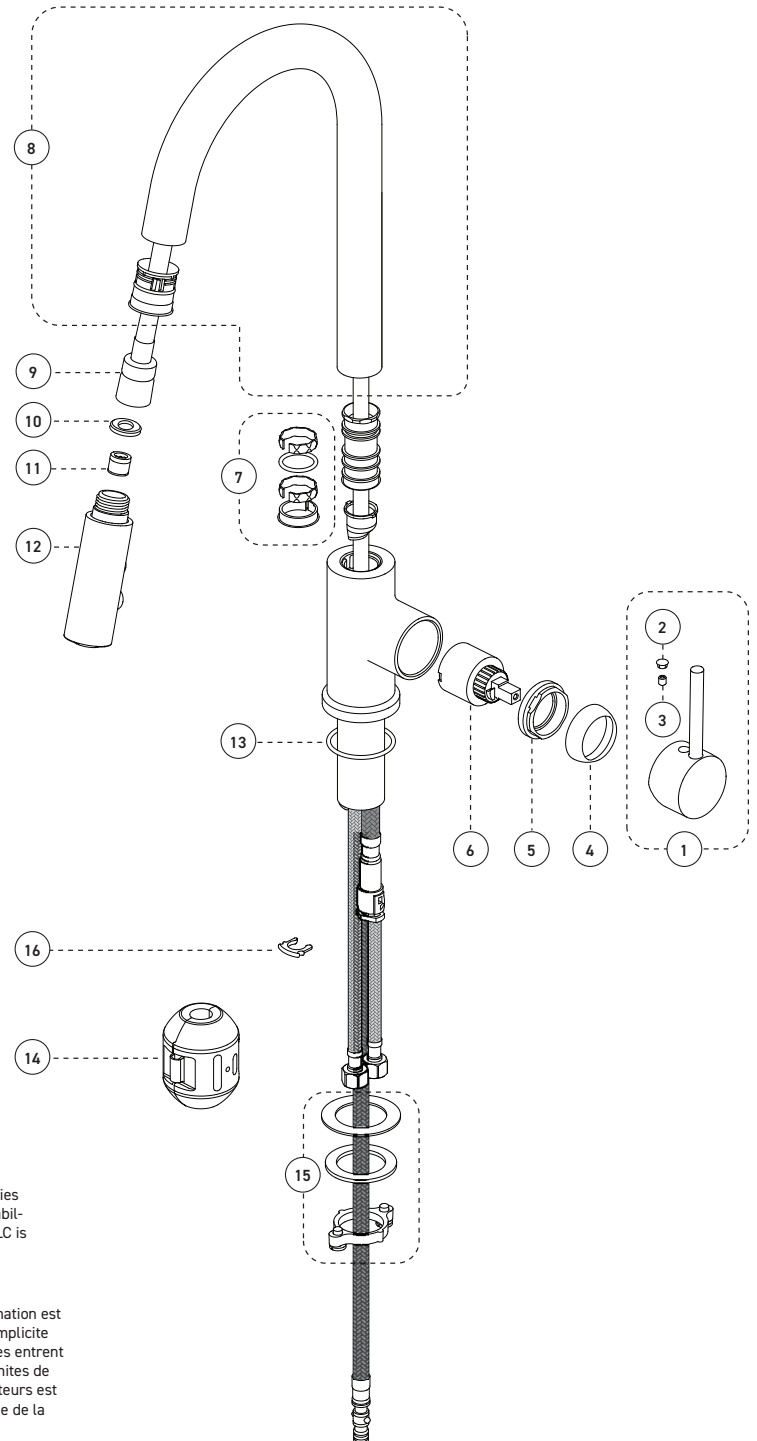

**Kitchen Sink Faucet with Pull-Out Spout**  
**Robinet pour évier de cuisine avec bec amovible**

**Features**

- Single hole installation
- Integrated check valve
- KliK Connection
- Forward rotation of lever handle
- Optional cover plate (FCKTS3036MB sold separately)
- Swivel pull-out spout with push-button diverter (stream and spray jets) and 59" braided nylon flexible hose
- Maximum flow of 6.8 L/min (1.8 gpm) at 60 psi (**ecologia**)
- Metal exterior shell
- Brass waterways
- Low-lead (less than 0.25%)
- 3/8" (9/16-24 UNEF) connections with flexible nylon braided connectors

**Cartouche**

- Céramique (FC9M6)

**Fini**

- Noir mat

**Kitchen Sink Faucet with Pull-Out Spout**  
**Robinet pour évier de cuisine avec bec amovible**

No	Description		Part Pièce
1	Handle kit	Ensemble de poignée	FCKTS2109MB
2	Index	Index	FCHDL4016MB
3	Allen screw	Vis Allen	923001
4	Trim cap	Garniture d'écrou	FCDEC7040MB
5	Retainer nut	Écrou	FCNUTC007
6	Ceramic cartridge	Cartouche céramique	FC9M6
7	Spout retainer kit	Ensemble de retenue du bec	FCKTS9030
8	Spout kit	Ensemble de bec	FCKTS1014MB
9	Flexible hose	Tuyau flexible en nylon	FCHOS1021MB
10	Rubber washer (18,8 mm x 9,5 mm x 2,6 mm)	Rondelle de caoutchouc (18,8 mm x 9,5 mm x 2,6 mm)	FCWAA1022
11	Flow restricting check valve	Soupape anti-retour / restricteur de débit	N / A
12	Hand spray	Douchette	FCSPS5006MB
13	O-ring (2.62 x 40.94)	Joint torique (2.62 x 40.94)	FCORA1023
14	Weight (screwless)	Poids (sans vis)	FCOTH9039
15	Anchor kit	Ensemble d'ancrage	FCKTS4011
16	Retainer clip	Anneau de retenue	FCOTH2002