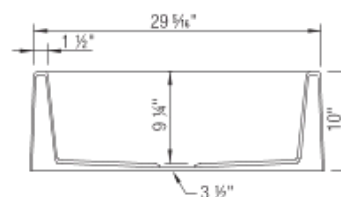

- Min cabinet size: 33 in (840 mm)
- Bowl Depth: 9 1/4 in (235.0 mm)
- Apron front height: 10 in (254 mm)
- Rim thickness: 1.5 in (38 mm)

Specifications:

Cabinet template, Installation instructions, 3 1/2" (90 mm) stainless steel strainer, Limited lifetime warranty

Apron Front depth: 10" (254 mm)

Rim thickness: 1 1/2" (38 mm)

Depending on cabinet construction, a different cabinet size may be required. Consult the cabinet manufacturer. This sink requires a custom installation. Exact cutout size is based on installation preferences. Please use actual sink for templating.