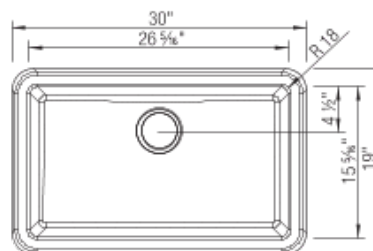

Sink Specifications

IKON 30 SILGRANIT

Colour	SKU
Anthracite	401831
Café	401832
White	401833
Cinder	401858
Biscuit	401863
Metallic Grey	401865
Truffle	401866
Concrete Grey	402262
Black	402643

Design and planning tips

- Min cabinet size: 33 in (840 mm)
- Bowl Depth: 9 1/4 in (235.0 mm)
- Apron front height: 10 in (254 mm)
- Rim thickness: 1.5 in (38 mm)