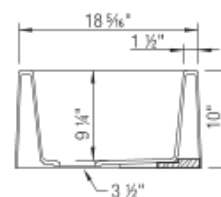

Optional Accessories

Floating Grid	406533
Sink Grid	406534
CapFlow Strainer Cover	517666

Warranty

Limited lifetime warranty on all sinks and faucets. One-year warranty on all accessories and soap dispensers.

Code/Standards Compliance

BLANCO sinks and faucets are third-party tested and certified to CSA, cUPC, ANSI/ASME, IAPMO and NSF standards and listed by applicable certification bodies. For more information on individual product listings, contact our office or listing organization.

Need support? Learn more by watching our sink & faucet How-to videos:

<https://www.blanco.com/ca-en/support/how-to-videos/how-to-videos-for-sinks/>

BLANCO Canada Inc
100 Corporation Drive
Brampton ON L6S 6B5

Tel & Fax

Tel: 905-494-2400 Toll free: 1-877-425-2626

Fax: 905-494-2425 Toll free: 1-877-825-2626