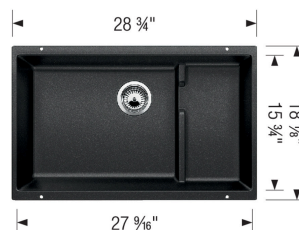

Sink Specifications

PRECIS CASCADE SILGRANIT

Colour	SKU
Anthracite	401445
Café	401446
Cinder	401447
Truffle	401481
White	401482
Metallic Grey	401684
Concrete Grey	402268
Black	402659

Design and planning tips

- Min cabinet size: 33 in (840 mm)
- Bowl Depth: 7 7/8 in (200.0 mm)

Specifications:

Mesh basket, Mounting clips, Sink template, Installation instructions, 3 1/2" (90 mm) stainless steel strainer(s), Limited Lifetime Warranty

Depending on cabinet construction, a different cabinet size may be required. Consult the cabinet manufacturer.
Codes/Standards: CSA B45.8-18/ IAPMO Z403-2018

Included Accessories

Mesh Basket	406399

Optional Accessories

Sink Grid	406532
CapFlow Strainer Cover	517666
Blancoclean Silgranit Cleaner	406200
Floating Grid	406536

Warranty

Limited lifetime warranty on all sinks and faucets. One-year warranty on all accessories and soap dispensers.

Code/Standards Compliance

BLANCO sinks and faucets are third-party tested and certified to CSA, cUPC, ANSI/ASME, IAPMO and NSF standards and listed by applicable certification bodies. For more information on individual product listings, contact our office or listing organization.

Need support? Learn more by watching our sink & faucet How-to videos:

<https://www.blanco.com/ca-en/support/how-to-videos/how-to-videos-for-sinks/>

BLANCO Canada Inc
100 Corporation Drive
Brampton ON L6S 6B5

Tel & Fax
Tel: 905-494-2400 Toll free: 1-877-425-2626
Fax: 905-494-2425 Toll free: 1-877-825-2626

While BLANCO strives to provide accurate information, all images and dimensions in this document are intended for reference only and are subject to change at any time without notice. This document is not intended for use as an installation guide. For technical installation details, refer to installation instructions provided with the product. BLANCO assumes no responsibility for the use of superseded or voided specifications.