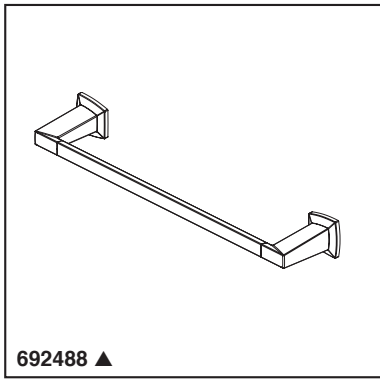

## ACCESSORIES

- Vettis™ Collection
- 24" Towel Bar

692488 ▲

Submitted Model No.: \_\_\_\_\_

Specific Features: \_\_\_\_\_