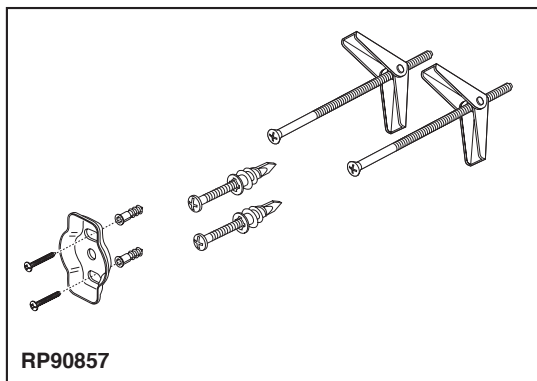

WARRANTY

- Lifetime limited warranty on parts (other than electronic parts and batteries) and finishes: or, for commercial users, for 5 years from date of purchase.
- 5 year limited warranty on electronic parts (other than batteries); or, for commercial users, for 1 year from the date of purchase. No warranty is provided on batteries.

▲ Designate proper finish suffix

RP90857