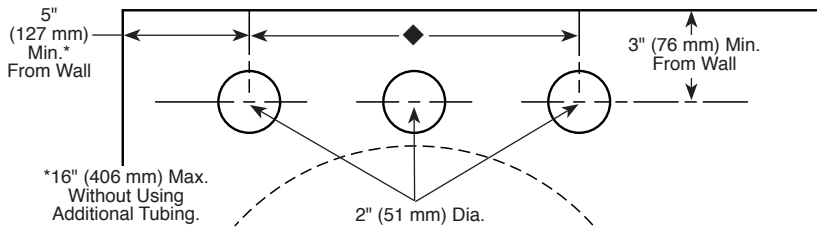

### Finished Deck (Thick Tile) Installation

- R62707 (Case Qty. 3)
- Two Handle Roman Tub Rough-In Kit
- Flexible Deck or Ledge Mount
- Adjustable Rough-In for Thin or Thick Deck Installations
- Installed Before Mud and tile Applied in Thick Deck Situation
- Three Hole Installation
- 16" (406 mm) Maximum Widespread (without using additional tubing)
- Temperature and Volume Controlled with Handles
- Trim Kit Must Also be Ordered to Complete Installation

### STANDARD SPECIFICATIONS

- Washerless ceramic valves.
- Three hole installation.
- 5/8" O.D. copper supply inlet tubes.
- 5/8" O.D. corrugated copper supply outlet tubes.
- Widespread 16" (406 mm) maximum centers without using additional tubing.
- Flexible deck or ledge mount installation.
- Solid fabricated brass end valves and spout body.
- Control mechanism shall be of the rotating cylinder type with ceramic plate and 180° rotation, with replaceable ceramic seats operating in stainless steel lined sockets.
- Hot and cold stems are interchangeable.
- Temperature and volume controlled with handles.
- All operating parts shall be replaceable from the top.
- ◆ **NOTE: Trim kit must also be ordered to complete installation. Refer to separate trim kit specifications to determine the best rough-in kit and handle spacing for your situation. Spacing could be 8" - 16" (203 mm - 406 mm).**