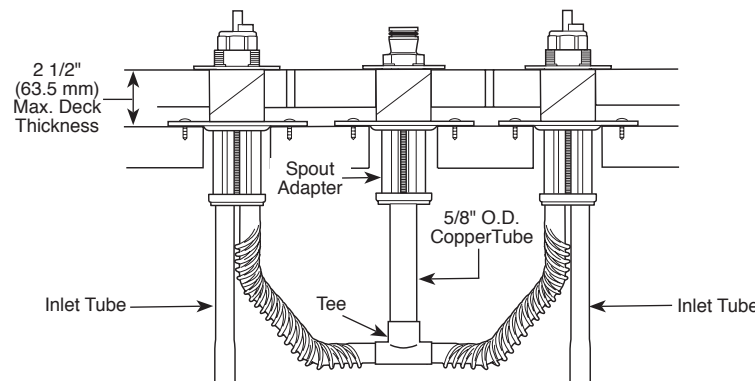

### Finished Deck (Thick Tile) Installation

- R62707 (Case Qty. 3)
- Two Handle Roman Tub Rough-In Kit
- Flexible Deck or Ledge Mount
- Adjustable Rough-In for Thin or Thick Deck Installations
- Installed Before Mud and tile Applied in Thick Deck Situation
- Three Hole Installation
- 16" (406 mm) Maximum Widespread (without using additional tubing)
- Temperature and Volume Controlled with Handles
- Trim Kit Must Also be Ordered to Complete Installation

### STANDARD SPECIFICATIONS

- Washerless ceramic valves.
- Three hole installation.
- 5/8" O.D. copper supply inlet tubes.
- 5/8" O.D. corrugated copper supply outlet tubes.
- Widespread 16" (406 mm) maximum centers without using additional tubing.
- Flexible deck or ledge mount installation.
- Solid fabricated brass end valves and spout body.
- Control mechanism shall be of the rotating cylinder type with ceramic plate and 180° rotation, with replaceable ceramic seats operating in stainless steel lined sockets.
- Hot and cold stems are interchangeable.
- Temperature and volume controlled with handles.
- All operating parts shall be replaceable from the top.
- ◆ **NOTE: Trim kit must also be ordered to complete installation. Refer to separate trim kit specifications to determine the best rough-in kit and handle spacing for your situation. Spacing could be 8" - 16" (203 mm - 406 mm).**