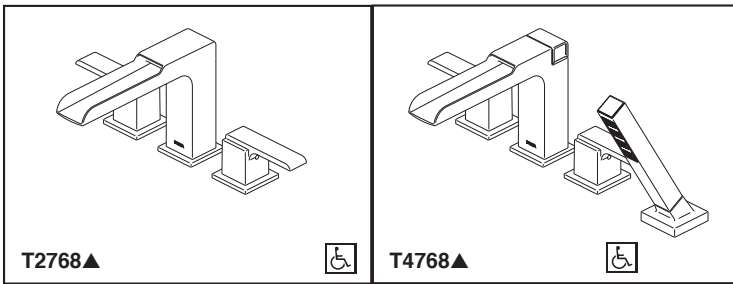

see what Delta can do™

ROMAN TUB/WHIRLPOOL FAUCET TRIM

- Ara™ Bath Collection
- Three Hole Installation (T2768 Series)
- Four Hole Installation (T4768 Series)
- Rough-In Kit Must Also be Ordered to Complete Installation (R4707 for four hole and R2707 for three hole)

STANDARD SPECIFICATIONS:

- Trim Only for two handle Roman Tub faucet for concealed mounting
- Temperature and volume controlled with handles
- Red/blue button covers on handle for hot/cold identification
- Rough-In kit must also be ordered to complete installation (R4707 for four hole and R2707 for three hole). There are separate specification sheets on each rough-in kit if more details are required.
- Handshower includes double check valves for backflow prevention (T4768)
- H₂Okinetic® Handshower water efficient flowrate of 1.75 gpm @ 80 psi, 6.6 L/min @ 550 kPa

WARRANTY

- Lifetime limited warranty on parts (other than electronic parts and batteries) and finishes: or, for commercial users, for 5 years from date of purchase.
- 5 year limited warranty on electronic parts (other than batteries); or, for commercial users, for 1 year from the date of purchase. No warranty is provided on batteries.

COMPLETE VALVE COMPLIES WITH:

- ASME A112.18.1 / CSA B125.1 ♦
- Indicates compliance to ICC/ANSI A117.1 - Valve control only
- EPA WaterSense® - Applies to handshower only - 59567*

T2768▲

T4768▲

Submitted Model No.: _____

Specific Features: _____