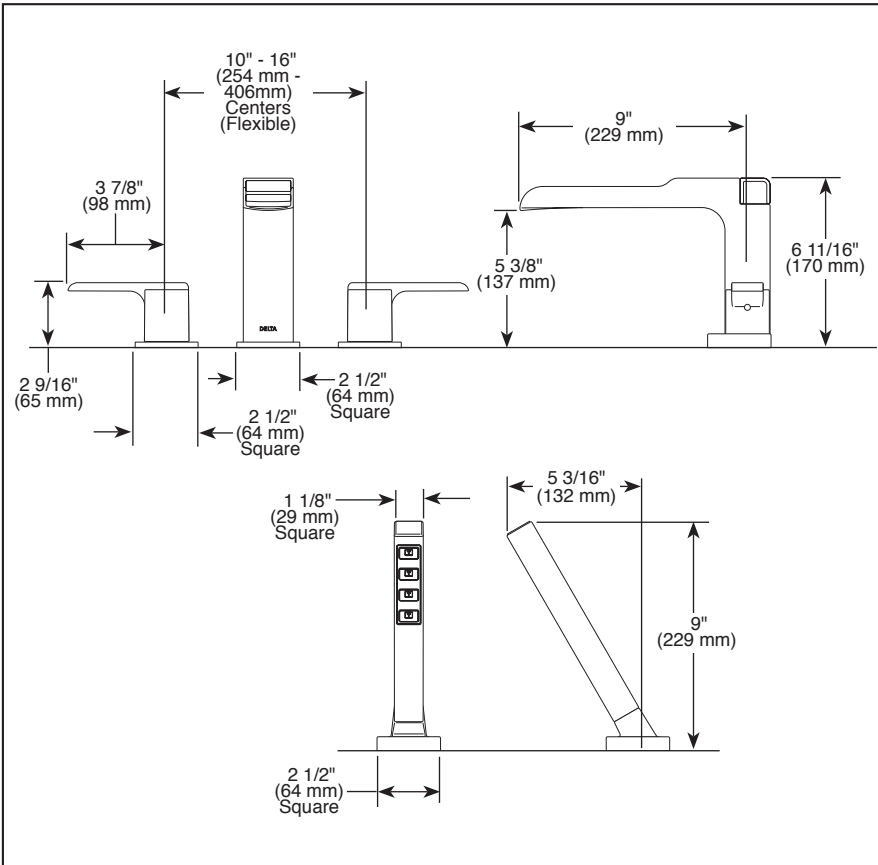

### STANDARD SPECIFICATIONS:

- Trim Only for two handle Roman Tub faucet for concealed mounting
- Temperature and volume controlled with handles
- Red/blue button covers on handle for hot/cold identification
- Rough-In kit must also be ordered to complete installation (R4707 for four hole and R2707 for three hole). There are separate specification sheets on each rough-in kit if more details are required.
- Handshower includes double check valves for backflow prevention (T4768)
- H<sub>2</sub>Okinetic® Handshower water efficient flowrate of 1.75 gpm @ 80 psi, 6.6 L/min @ 550 kPa

### COMPLETE VALVE COMPLIES WITH:

- ASME A112.18.1 / CSA B125.1 ♦
- Indicates compliance to ICC/ANSI A117.1 - Valve control only
- EPA WaterSense® - Applies to handshower only - 59567\*

T2768▲

T4768▲

Submitted Model No.: \_\_\_\_\_

Specific Features: \_\_\_\_\_

▲ Designate Proper Finish Suffix

- ◆ Your Delta Faucet hand shower incorporates a backflow protection system that has been tested to be in compliance with ASME A112.18.3, CSA B125.1 and ASME A112.18.1. It incorporates two certified check valves in series, which operate independently and are integral, non-serviceable parts of the wand assembly.