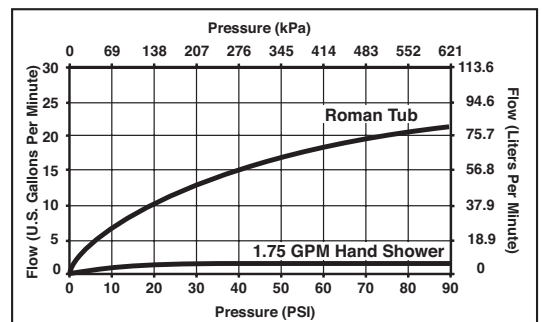

Delta reserves the right (1) to make changes in specifications and materials, and (2) to change or discontinue models, both without notice or obligation. Dimensions are for reference only. See current full-line price book or www.deltafaucet.com for finish options and product availability.

DSP-B-T2768 Rev. D

Delta Faucet Company

55 E. 111th Street, Indianapolis, IN 46280
350 South Edgewood Road, St. Thomas, ON N5P 4L1
© 2017 Delta Faucet Company