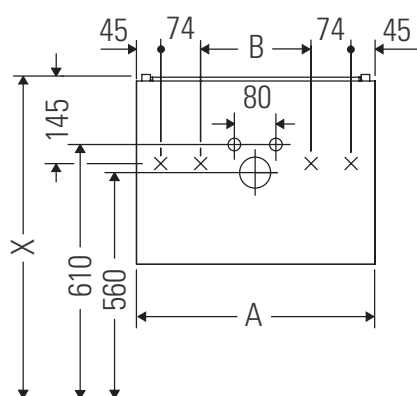

L-Cube

LC 6274

Mounting instructions

A mm	B mm	W mm	X mm
484	246	135	715

Vero Air # 235050

Instructions for use

The bathroom furniture range complies with the standards and guidelines applicable at the time of delivery and is designed for use in bathrooms. Direct contact with water should be avoided, for example, when showering.