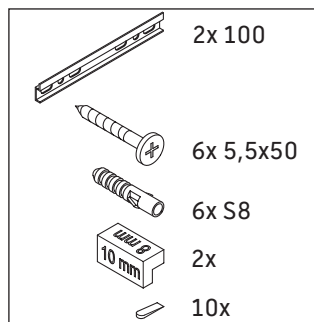

L-Cube

LC 6274

Mounting instructions

A mm	B mm	W mm	X mm
484	246	135	715

Vero Air # 235050

Instructions for use

The bathroom furniture range complies with the standards and guidelines applicable at the time of delivery and is designed for use in bathrooms. Direct contact with water should be avoided, for example, when showering.