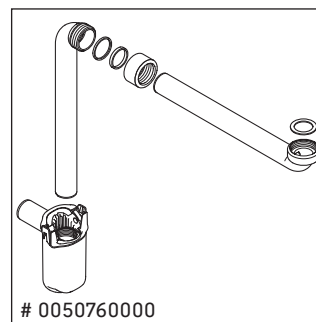

L-Cube

LC 6274

Mounting instructions

A mm	B mm	W mm	X mm
484	246	135	715

Vero Air # 235050

Instructions for use

The bathroom furniture range complies with the standards and guidelines applicable at the time of delivery and is designed for use in bathrooms. Direct contact with water should be avoided, for example, when showering.