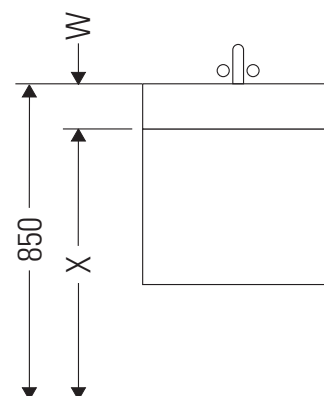

L-Cube

LC 6274

Mounting instructions

A mm	B mm	W mm	X mm
484	246	135	715

Vero Air # 235050

Instructions for use

The bathroom furniture range complies with the standards and guidelines applicable at the time of delivery and is designed for use in bathrooms. Direct contact with water should be avoided, for example, when showering.