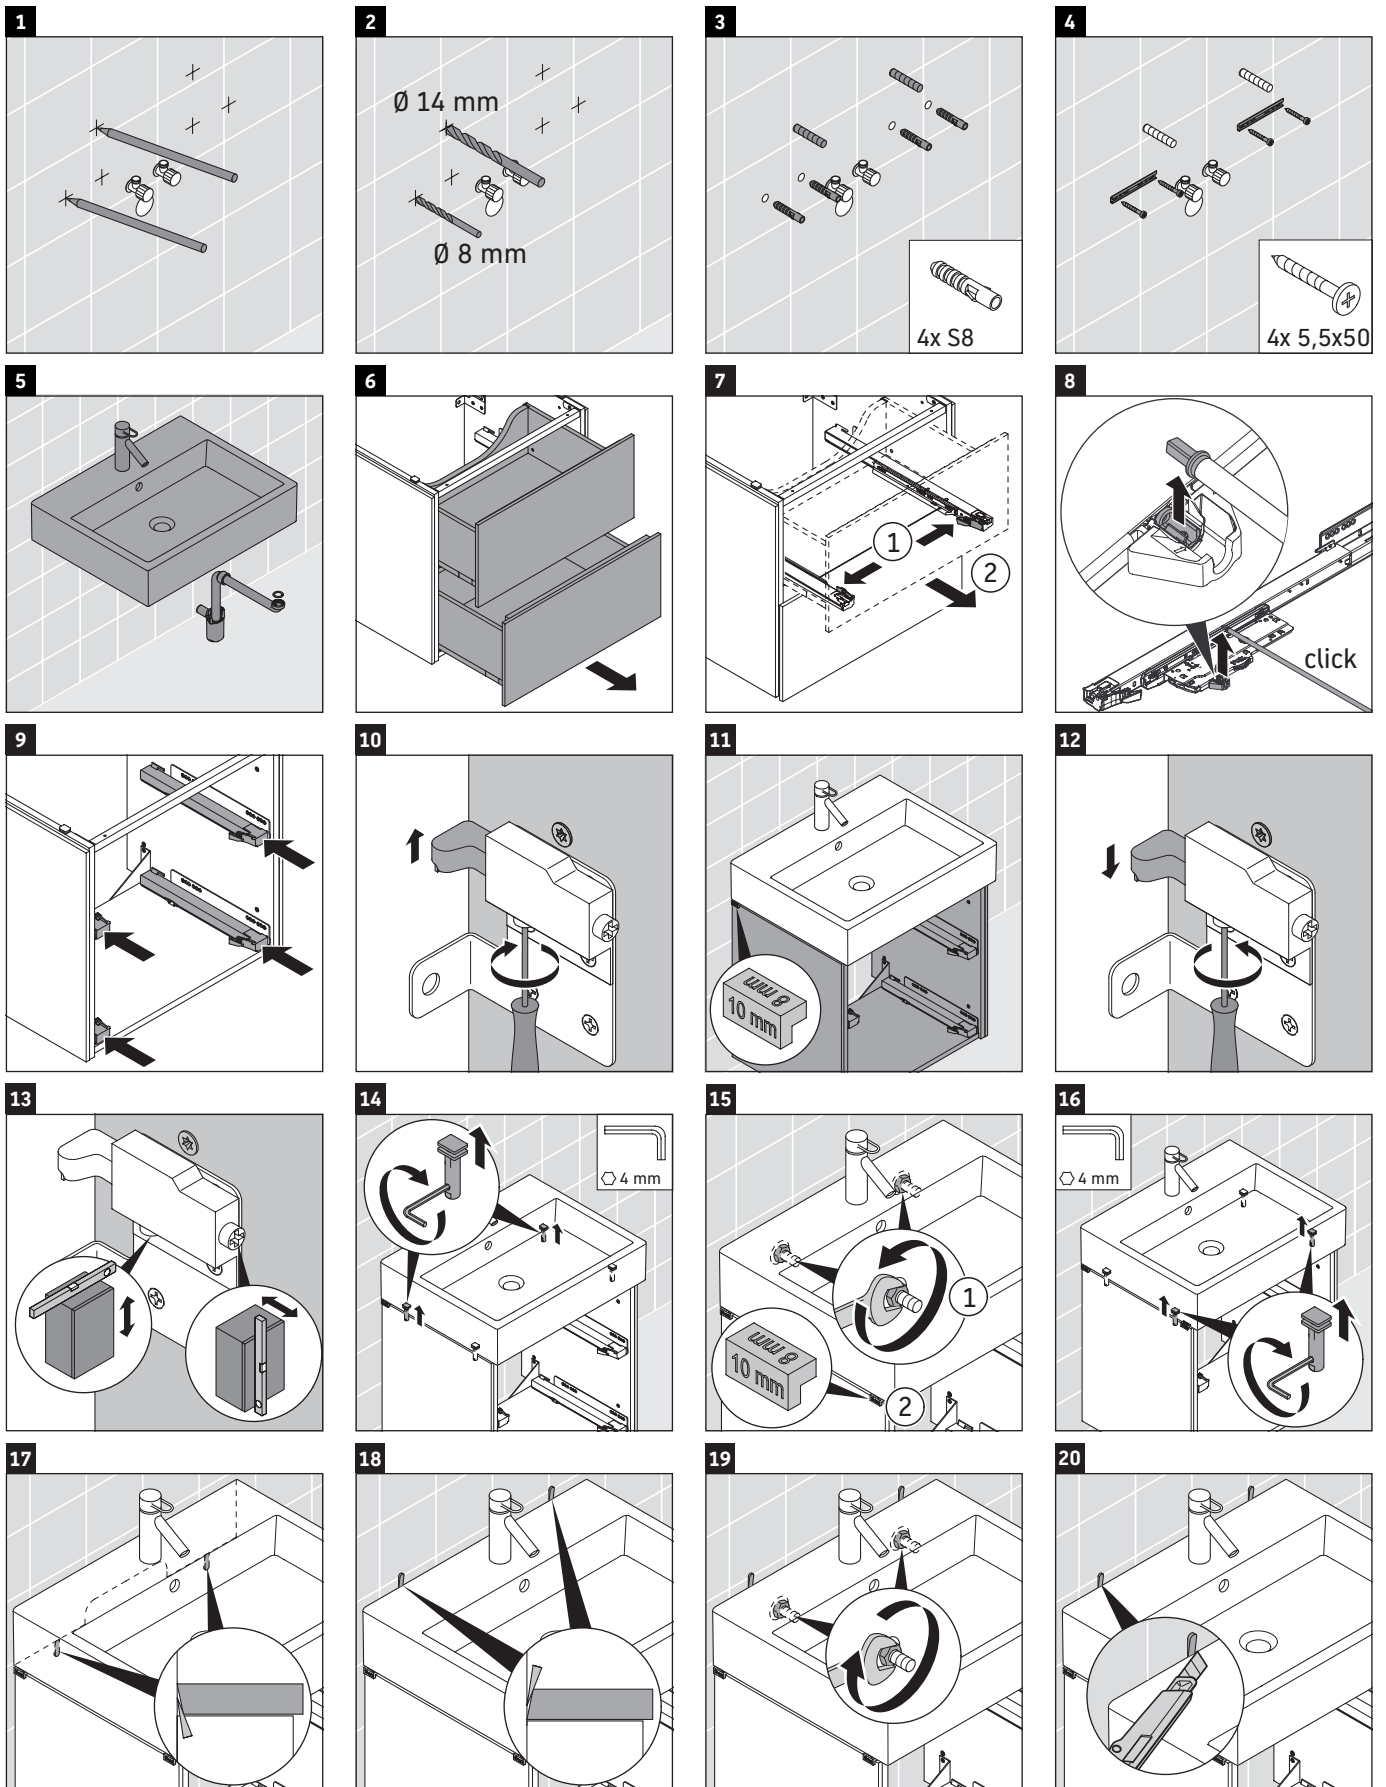

Best.-Nr. LC6274/17.03.1