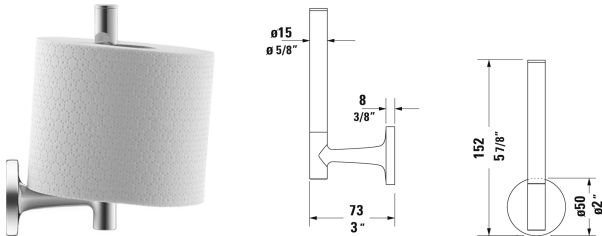

Starck T Spare toilet paper holder # 009939..00

|< 2" Inch >|

Spare toilet paper holder	Dimension	Weight	Order number
6" Inch			
Colors			
10 Chrome 46 Black Matt			
Variant			
	2" x 2 7/8" Inch	0.4 lb	009939..00

All drawings contain the necessary measurements which are subject to standard tolerances. They are stated in inch & mm and are non-binding. Exact measurements, in particular for customized installation scenarios, can only be taken from the finished ceramic piece.