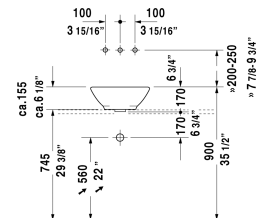

Bacino Washbowl # 0325420000

< Ø 16 1/2" Inch >

Washbowl	Dimension	Weight	Order number
with overflow, without faucet deck, overflow clip Chrome included, hardware included, CUPC® listed*, Ø 16 1/2" Inch			
Colors			
00 White			
Variant			
	Ø 16 1/2" Inch	15.4 lb	0325420000
Infobox			
* Complies with following standards: ASME A112.19.2/CSA B45.1			
Sanitary ceramics with the special WonderGliss surface finish will remain clean and attractive-looking for a long time to come. When ordering WonderGliss please add a "1" as eleventh digit to the model number.			
Push button drain assembly for washbasins with overflow	2" Inch	0.8 lb	005052
Suitable products			
Vanity unit wall-mounted 1 pull-out compartment, countertop including one cut-out, for 1 above-counter basin centered, 31 1/2" x 21 5/8" Inch	31 1/2" x 21 5/8" Inch		KT6694
Vanity unit wall-mounted 1 pull-out compartment, countertop including one cut-out, for 1 above-counter basin centered, 39 3/8" x 21 5/8" Inch	39 3/8" x 21 5/8" Inch		KT6695

All drawings contain the necessary measurements which are subject to standard tolerances. They are stated in inch & mm and are non-binding. Exact measurements, in particular for customized installation scenarios, can only be taken from the finished ceramic piece.