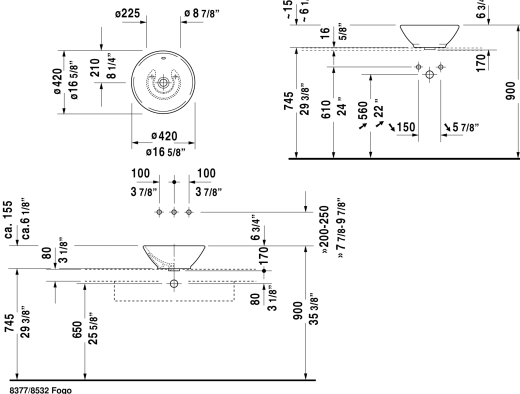

Bacino Washbowl # 0325420000

< Ø 16 1/2" Inch >

Washbowl	Dimension	Weight	Order number
with overflow, without faucet deck, overflow clip Chrome included, hardware included, CUPC® listed*, Ø 16 1/2" Inch			
Colors			
00 White			
Variant			
	Ø 16 1/2" Inch	15.4 lb	0325420000
Infobox			
* Complies with following standards: ASME A112.19.2/CSA B45.1			
Sanitary ceramics with the special WonderGliss surface finish will remain clean and attractive-looking for a long time to come. When ordering WonderGliss please add a "1" as eleventh digit to the model number.			
Push button drain assembly for washbasins with overflow	2" Inch	0.8 lb	005052
Suitable products			
Vanity unit wall-mounted 1 pull-out compartment, countertop including one cut-out, for 1 above-counter basin centered, 31 1/2" x 21 5/8" Inch	31 1/2" x 21 5/8" Inch		KT6694
Vanity unit wall-mounted 1 pull-out compartment, countertop including one cut-out, for 1 above-counter basin centered, 39 3/8" x 21 5/8" Inch	39 3/8" x 21 5/8" Inch		KT6695

All drawings contain the necessary measurements which are subject to standard tolerances. They are stated in inch & mm and are non-binding. Exact measurements, in particular for customized installation scenarios, can only be taken from the finished ceramic piece.