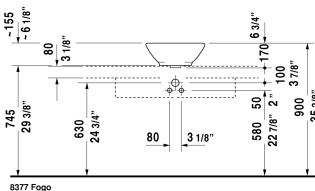

Bacino Washbowl # 0325420000

< Ø 16 1/2" Inch >

Washbowl	Dimension	Weight	Order number
with overflow, without faucet deck, overflow clip Chrome included, hardware included, CUPC® listed*, Ø 16 1/2" Inch			
Colors			
00 White			
Variant			
	Ø 16 1/2" Inch	15.4 lb	0325420000
Infobox			
* Complies with following standards: ASME A112.19.2/CSA B45.1			
Sanitary ceramics with the special WonderGliss surface finish will remain clean and attractive-looking for a long time to come. When ordering WonderGliss please add a "1" as eleventh digit to the model number.			
Push button drain assembly for washbasins with overflow	2" Inch	0.8 lb	005052
Suitable products			
Vanity unit wall-mounted 1 pull-out compartment, countertop including one cut-out, for 1 above-counter basin centered, 31 1/2" x 21 5/8" Inch	31 1/2" x 21 5/8" Inch		KT6694
Vanity unit wall-mounted 1 pull-out compartment, countertop including one cut-out, for 1 above-counter basin centered, 39 3/8" x 21 5/8" Inch	39 3/8" x 21 5/8" Inch		KT6695