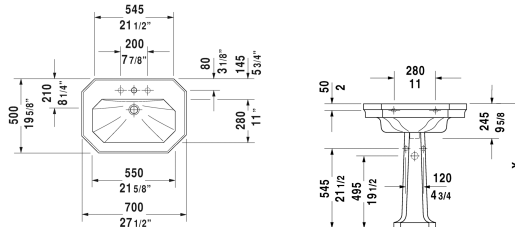

1930 Washbasin # 0438700000 / 0438700087

< 27 1/2" Inch >

Washbasin	Dimension	Weight	Order number
with overflow, cUPC® listed*, with faucet deck, underside fully glazed, hardware included, wall-mounted, 27 1/2" Inch			
Colors			
00 White			
Variant			
● ● ●	27 1/2" x 19 5/8" Inch	50.7 lb	0438700000
● ● ●	27 1/2" x 19 5/8" Inch	50.7 lb	0438700087
Infobox			
* Complies with following standards: ASME A112.19.2/CSA B45.1			
Sanitary ceramics with the special WonderGliss surface finish will remain clean and attractive-looking for a long time to come. When ordering WonderGliss please add a "1" as eleventh digit to the model number.			
Suitable products			
Pedestal for washbasins # 043880 and 043870, 11 5/8" x 11" Inch	11 5/8" x 11" Inch		085790

All drawings contain the necessary measurements which are subject to standard tolerances. They are stated in inch & mm and are non-binding. Exact measurements, in particular for customized installation scenarios, can only be taken from the finished ceramic piece.