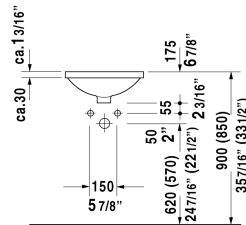

Architec Vanity basin ☒ # 0468400000
| < Ø 15 3/4" Inch > |

Vanity basin	Dimension	Weight	Order number
undermount basin, with overflow, without faucet deck, underside fully glazed, hardware included, cUPC® listed*, Ø 15 3/4" Inch			
Colors			
00 White			
Variant			
☒	Ø 15 3/4" Inch	14.3 lb	0468400000
Infobox			
* Complies with following standards: ASME A112.19.2/CSA B45.1, Measurements of undercounter models represent interior measurements			
Sanitary ceramics with the special WonderGliss surface finish will remain clean and attractive-looking for a long time to come. When ordering WonderGliss please add a "1" as eleventh digit to the model number.			
Hardware for stone countertops, (with the exception of # 046651)		0.4 lb	005028
Push button drain assembly for washbasins with overflow	2" Inch	0.8 lb	005052

All drawings contain the necessary measurements which are subject to standard tolerances. They are stated in inch & mm and are non-binding. Exact measurements, in particular for customized installation scenarios, can only be taken from the finished ceramic piece.