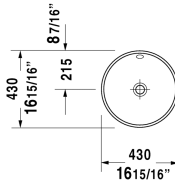

Architec Vanity basin ☒ # 0468400000
| < Ø 15 3/4" Inch > |

Vanity basin	Dimension	Weight	Order number
undermount basin, with overflow, without faucet deck, underside fully glazed, hardware included, cUPC® listed*, Ø 15 3/4" Inch			
Colors			
00 White			
Variant			
☒	Ø 15 3/4" Inch	14.3 lb	0468400000
Infobox			
* Complies with following standards: ASME A112.19.2/CSA B45.1, Measurements of undercounter models represent interior measurements			
Sanitary ceramics with the special WonderGliss surface finish will remain clean and attractive-looking for a long time to come. When ordering WonderGliss please add a "1" as eleventh digit to the model number.			
Hardware for stone countertops, (with the exception of # 046651)		0.4 lb	005028
Push button drain assembly for washbasins with overflow	2" Inch	0.8 lb	005052

All drawings contain the necessary measurements which are subject to standard tolerances. They are stated in inch & mm and are non-binding. Exact measurements, in particular for customized installation scenarios, can only be taken from the finished ceramic piece.