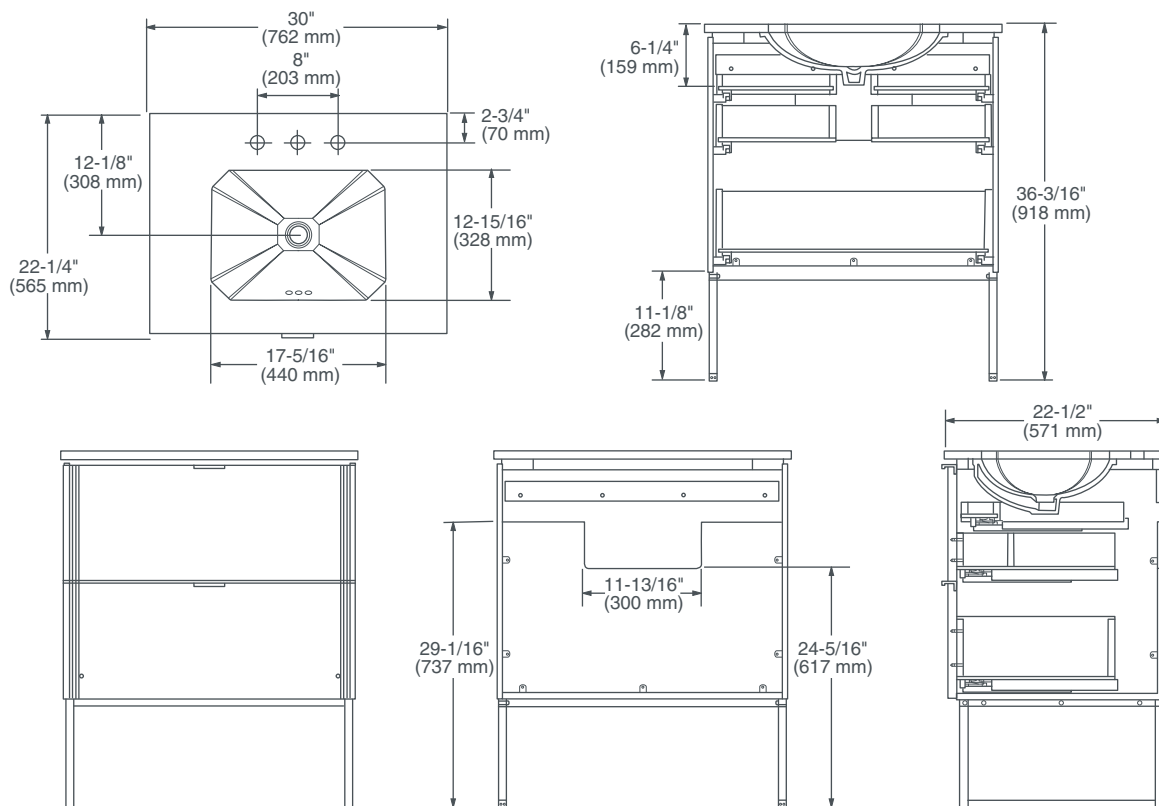

DXV BELSHIRE™

WALNUT VANITY

D19086030.329

FEATURES

- Space-saving design offers a clean, streamlined look
- Two drawer design provides ample storage options
- Hidden drawer for additional storage
- Slow close hardware
- Metal drawer pulls included
- Walnut veneered Medium-density fiberboard (MDF) material with inlays
- Belshire vanity top, Vanity legs and under counter sink are required to complete set.
- Vanity top and vanity legs not included
- Includes mounting brackets

DIMENSIONS

NOMINAL DIMENSIONS

30" x 22" x 36" (62 x 559 x 914 mm)

COLORS/FINISHES

Walnut (329), Carrara Marble (550), Satin Brass (427)

REQUIRED COMPONENTS

- D19090000.550** Belshire 30" marble vanity top - no hole
D19090003.550 Belshire 30" marble vanity top - 3 hole
D19087000.427 Belshire vanity legs - Satin Brass
D20205000.415 Belshire rectangle under counter sink

ROUGH IN DIAGRAM SHOWN
ON NEXT PAGE

DXV BELSHIRE™

WALNUT VANITY

NOTES:

Fittings not included with fixture and must be ordered separately.

Installation Instructions supplied with lavatory.

IMPORTANT:

Dimensions of fixtures are nominal and may vary within the range of tolerance established by ANSI standards.

These measurements are subject to change or cancellation. No responsibility is assumed for use of superseded or voided pages.

PART OF LIXIL