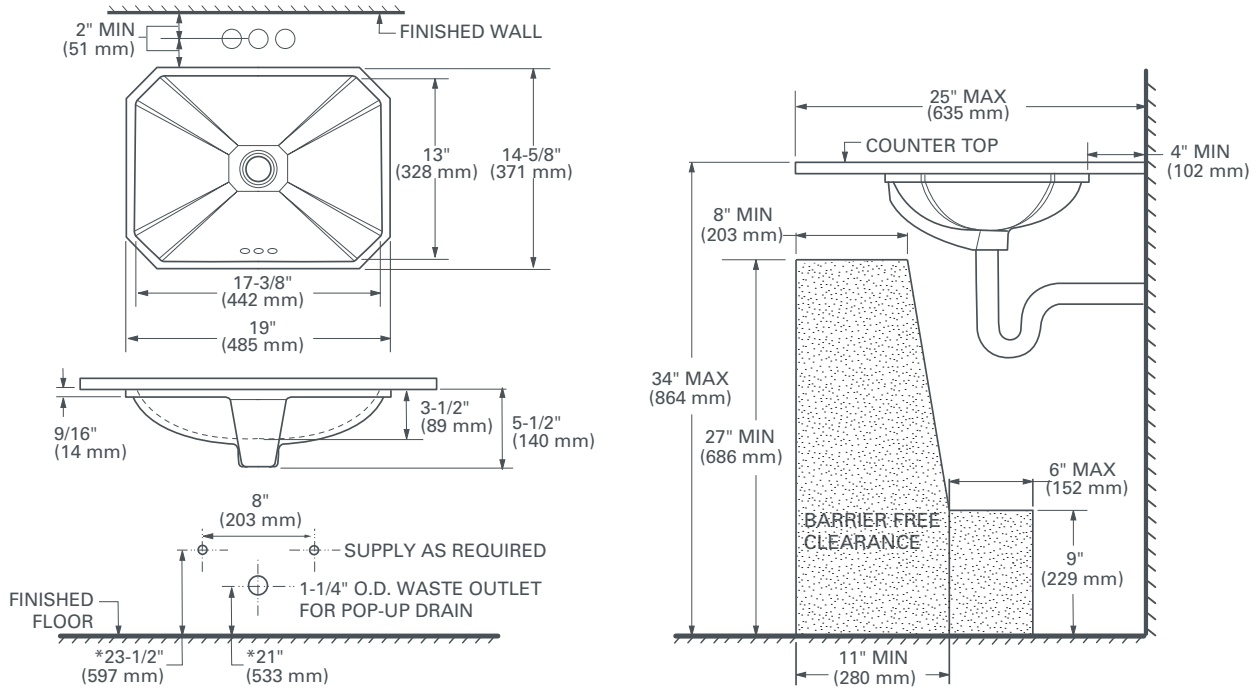

DIMENSIONS

NOMINAL DIMENSIONS

19" x 14-5/8" x 5-1/2" (485 x 371 x 140 mm)

BOWL INSIDE DIMENSIONS

17-3/8" (442 mm) wide
13" (328 mm) front to back
3-1/2" (89 mm) depth

COLORS/FINISHES

Canvas White (415)

OPTIONAL COMPONENTS

DXV BELSHIRE™ UNDERCOUNTER SINK

NOTES:

Fittings not included with fixture and must be ordered separately.

Installation Instructions supplied with lavatory.

IMPORTANT:

Dimensions of fixtures are nominal and may vary within the range of tolerance established by ANSI standards.

These measurements are subject to change or cancellation. No responsibility is assumed for use of superseded or voided pages.

PART OF LIXIL