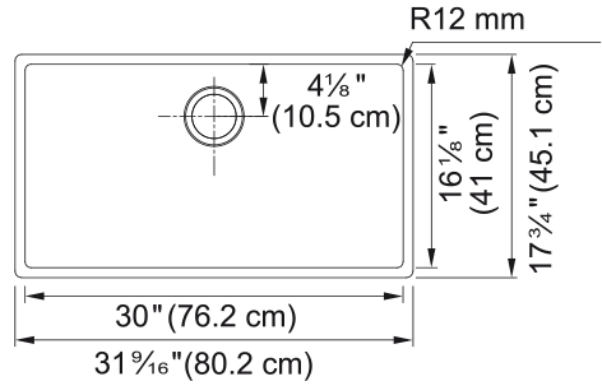

Cube Undermount Sink - CUX110-30-CA | 122.0627.766

Technical Data

Aspect

Sink type	Sink
Type of material	Stainless steel
Number of bowls	1
Color	Steel
Surface finish	Pearl

Product Dimensions

Exterior size: right to left	31.496
Exterior size: front to back	17.756
Large bowl size: right to left	30
Large bowl size: front to back	16.142
Large bowl: depth	9.016

Installation

Minimum cabinet size	33"
----------------------	-----

Product specifications

Installation type	Undermount
Drain hole	3 1/2"
Position of drainer	No drainer

Product identification

Product brand	FRANKE
Product family	Maris
Collection	Cube
Certified by	IAPMO