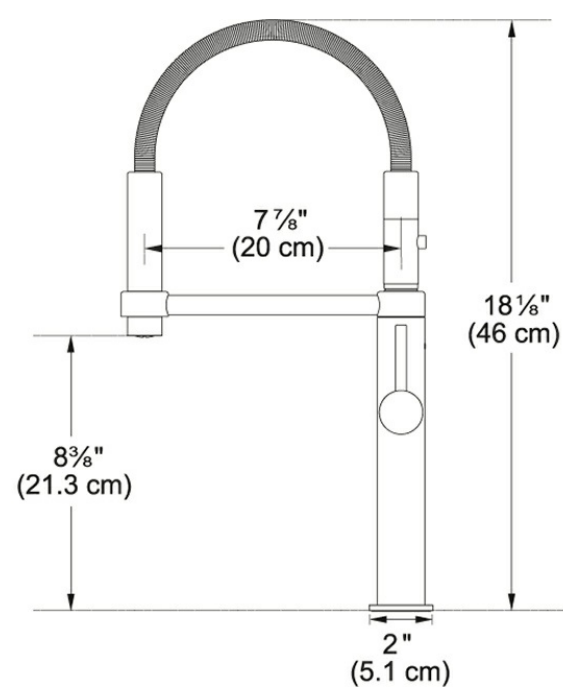

Product Picture

Technical Drawing

Product Information

Version	Semi Pro
Spray Type	Full and Needle Spray
Faucet Operation	Side Lever
Flow Rate	1.75 gpm
Cartridge	28mm Ceramic Cartridge
Where to buy	Showroom
Countertop hole diameter	1 3/8"

Article Numbers

FUN#	115.0395.996
US Part Number	5002641