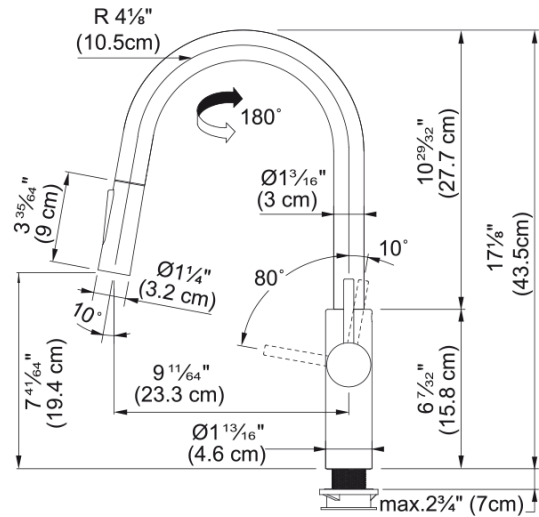

# Pescara Pull-Down Faucet - PES-PD-CHR | 115.0539.022

## Technical Data

### Product Dimensions

Faucet hole diameter	35 mm
Cartridge dimension	35 mm

### Installation

Mounting type	Shank
Water supply hose connection	1/2"
Water supply hose length	400 mm