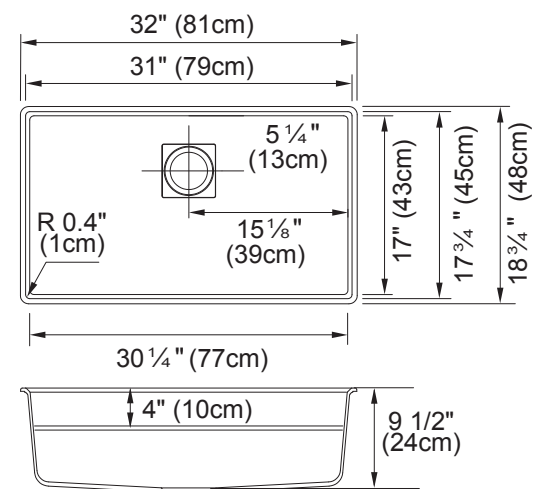

Dimensional Drawing