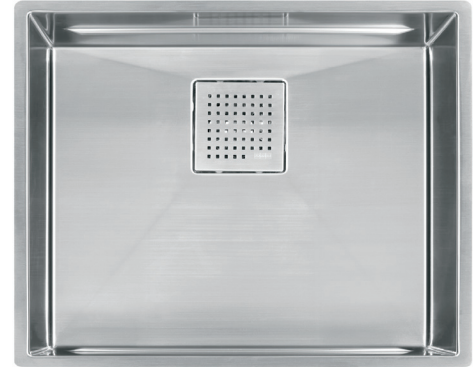

PEAK

STAINLESS STEEL 21" SINGLE BOWL SINK Model PKX11021-S

Aesthetically pleasing and remarkably functional, the Peak sink collection brings unparalleled style and utility to any kitchen.

FEATURES

- An integrated ledge enhances your workspace by allowing you to work directly over the sink. Custom-fit accessories streamline the workflow.
- 5mm radius corners and invisible drain provide an eye-catching design element to the kitchen.
- Made of 16 gauge stainless steel with a Diamond finish that will retain its beauty for any years.

TECHNICAL FEATURES

Overall Sink Size (OD)	22 13/16" x 17 3/4"
Bowl Size (ID)	21 5/8" x 16 1/2"
Bowl Depth (ID)	9 5/8"
Corner Radius	5mm
Minimum Cabinet Size	24"
Installation Type	Undermount
Sound Coating	Yes
Anti-Noise Pads	Yes
Material	16 Gauge
Finish	Diamond
Weight	25 lbs.
Warranty	Limited Lifetime

INCLUDED ACCESSORIES

Drain Cover	PKXCVR
Strainer Assembly	1145

OPTIONAL ACCESSORIES

Bottom / Shelf Grid	PX-21S
Colander	PX-70S
Cutting Board	PX-40S
Universal Roller Mat	UV-36RM
Drain Board	CUW-60S
Inox Cream	903

Product Image