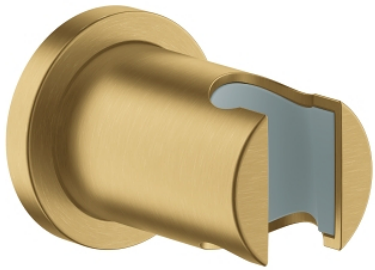

RAINSHOWER
Wall Hand Shower Holder
MODEL # 27074GN0

Pure Freude
an Wasser

GROHE

Product Description:
RAINSHOWER
Wall Hand Shower Holder

Standard Specification:

- Non-Adjustable Shower Head
- With round escutcheon
- GROHE StarLight finish

Applicable Codes & Standards:

- ASME A112.18.1/CSA B125.1
- LOGO CEC

Color:
□ 27074GN0 Brushed cool sunrise