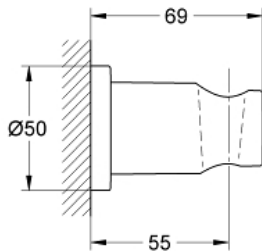

RAINSHOWER
Wall Hand Shower Holder
MODEL # 27074GN0

Pure Freude
an Wasser

GROHE

Product Description:
RAINSHOWER
Wall Hand Shower Holder

Standard Specification:

- Non-Adjustable Shower Head
- With round escutcheon
- GROHE StarLight finish

Applicable Codes & Standards:

- ASME A112.18.1/CSA B125.1
- LOGO CEC

Color:
□ 27074GN0 Brushed cool sunrise