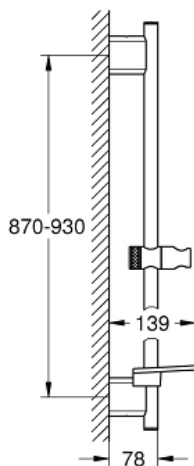

# RAINSHOWER SMARTACTIVE 36" Shower Bar

MODEL # 26603000

Pure Freude  
an Wasser

**GROHE**

**Product Description:**  
RAINSHOWER SMARTACTIVE  
36" Shower Bar

**Standard Specification:**

- Glide element and swivel hand shower holder
- **GROHE QuickFix** (adjustable distance between wall shower holders for adaption to existing drillings)
- GROHE TileFix adjustable depth on upper and lower bracket
- **GROHE EasyReach** tray
- **GROHE StarLight** chrome finish

**Applicable Codes & Standards:**

- ASME A112.18.1/CSA B125.1
- LOGO CEC

**Color:**

- 26603000 StarLight Chrome