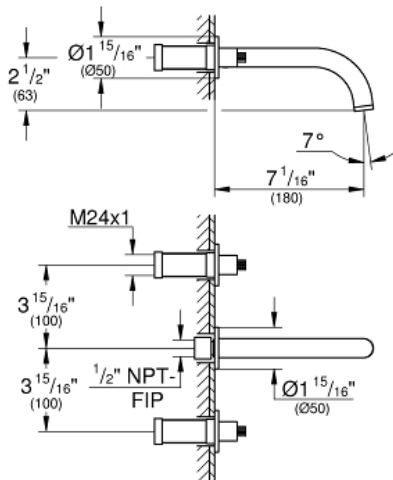

ATRIO 8" Widespread Two-Handle Bathroom Faucet M-Size

MODEL # 20173003

GROHE CANADA, INC. | 5900 Avebury Road, Mississauga, Ontario, Canada L5R 3M3
Phone: 905-271-2929 | Fax: 905-271-9494 | info@grohe.ca

Pure Freude
an Wasser

GROHE

Product Description:

ATRIO

8" Widespread Two-Handle Bathroom Faucet M-Size

Standard Specification:

- Wall mount
- **GROHE StarLight** chrome finish
- Valves hot/cold with 1/2" (13mm) cartridge (90°)
- Center distance 7 7/8" (200mm)
- Requires Vessel Rough-In Valve 33 885
- Less handles – order 18 026 or 18 027 (sold separately)
- Flow rate: 4.5 L/min (1.2 gpm)